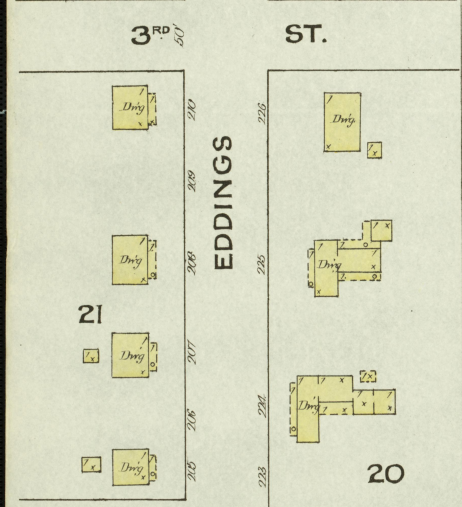

Nov. 1886
FULTON
KY.

JEFFERSON

CEDAR

NORMAN

WALNUT

McCOMBS

N. C. WEBB

MAIN

PLAIN

SEE SHEET No. 1

700' to Means Alley

STATE LINE

N E S S E E

F E N