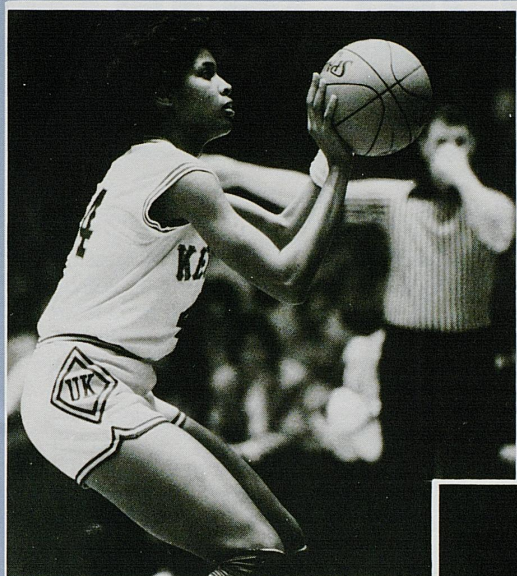

CONTENTS

KY

ATHLETICS ADMINISTRATION

Dr. Otis Singletary	5
Athletics Director Cliff Hagan	5

ATHLETICS STAFF

Assistant Athletics Directors	30
Sports Information	31
Other Staff	32

BASKETBALL STAFF

Assistant Coaches	6
Trainer and Head Manager	6

COACH TERRY HALL

4

LADY KAT LETTERWINNERS

Inside Back

MEDIA INFORMATION

Inside Front

MEDIA OUTLETS

31

MEMORIAL COLISEUM

19

OPPONENTS

Cincinnati, Morehead State, West Virginia,	26
Indiana State, Ohio State, Miami University	
South Carolina, Indiana, National College	27
N.C. State, North Carolina, Old Dominion	
Illinois, Vanderbilt, Dayton, Detroit,	28
Louisville, Tennessee	
Florida, Georgia, New Orleans, Mississippi,	29
Tennessee Tech, Marshall	

OUTLOOK

2-3

PLAYER PROFILES

8-17

Stephens 8, Nichols 9, Mosley 10, Harding 11,	
D. Miller 12, Warren 13, S. Miller 14, Hudgens,	
Pennie 15, Tarantini, Smith 16, Croley, Cowan 17	

RECORDS

34-40

ROAD HEADQUARTERS

Inside Back

ROSTERS

18

SCHEDULE

Back Cover

TEAM PICTURE

18

UNIVERSITY INFORMATION

22-24

Credits:

Produced and Edited By
RENA KOIER, Assistant Sports Information Director
RUSSELL RICE, Director of Sports Information
Layout and Design By
SHARON PARTIN and PROTOTYPE
Photography by ALEN MALOTT and UK PHOTO SERVICES
Cover Photo by ALEN MALOTT
Color Separations by COMPUTER COLOR CORP.
Printing by THOROUGHbred PRESS