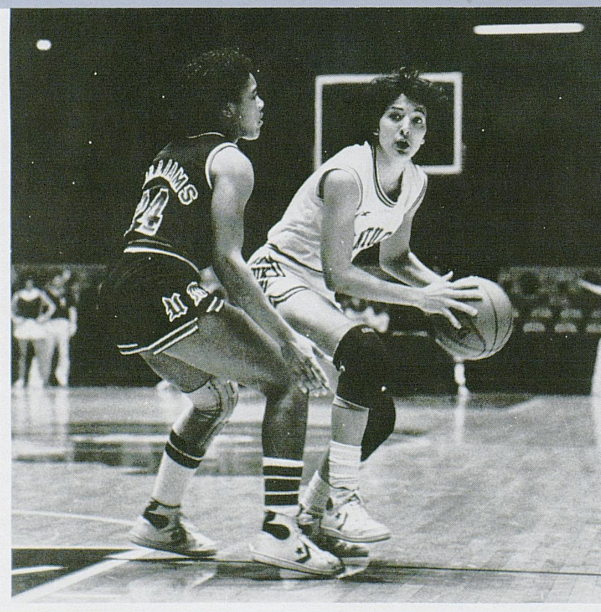

Year-By-Year Scoring Leaders

1974-75	Pam Browning	11.4	26	games
1975-76	Pam Browning	13.4	20	games
1976-77	Pam Browning	25.5	26	games
1977-78	Maria Donhoff	12.5	33	games
1978-79	Liz Lukschu	14.8	29	games
1979-80	Valerie Still	22.1	29	games
1980-81	Valerie Still	20.9	31	games
1981-82	Valerie Still	24.8	32	games
1982-83	Valerie Still	25.0	28	games
1983-84	Leslie Nichols	18.4	28	games

ALL-TIME SCORING LEADERS

Valerie Still	1979-83	2,763
Pam Browning	1974-78	1,598
Liz Lukschu	1977-81	1,488
Maria Donhoff	1977-81	1,187
Lea Wise	1979-83	1,179
Patty Jo Hedges	1979-83	1,176
Janet Timperman	1975-79	1,080
Lisa Collins	1980-84	952
Linda Edelman	1976-80	942
Tayna Fogle	1978-82	842
Leslie Nichols	1982-	815
Debra Oden	1976-80	809

KODAK ALL-AMERICAN

Valerie Still	Center	1983
Valerie Still	Center	1982

BASKETBALL WEEKLY

Valerie Still	Center	1983
Valerie Still	Center	1982

STREET AND SMITH ALL-AMERICAN

Valerie Still	Center	1983
Valerie Still	Center	1982
Valerie Still	Forward	1981

NATIONAL WOMEN'S INVITATIONAL TOURNAMENT ALL-AMERICAN

Maria Donhoff	Forward	1978

36

LADY KAT COACHING RECORDS

SUE TUSSEY

1970	8-3

BARBARA CALL

1971	11-3

SUSAN FEAMSTER

1971-72	10- 3
1972-73	10- 5
1973-74	15-10
1974-75	16- 9
1975-76	13-12

Overall 64-39

DEBBIE YOW

1976-77	19- 7
1977-78	23-12
1978-79	13-16
1979-80	24- 5

Overall 79-40

TERRY HALL

1980-81	25- 6
1981-82	24- 8
1982-83	23- 5
1983-84	15-13

Overall 87-32