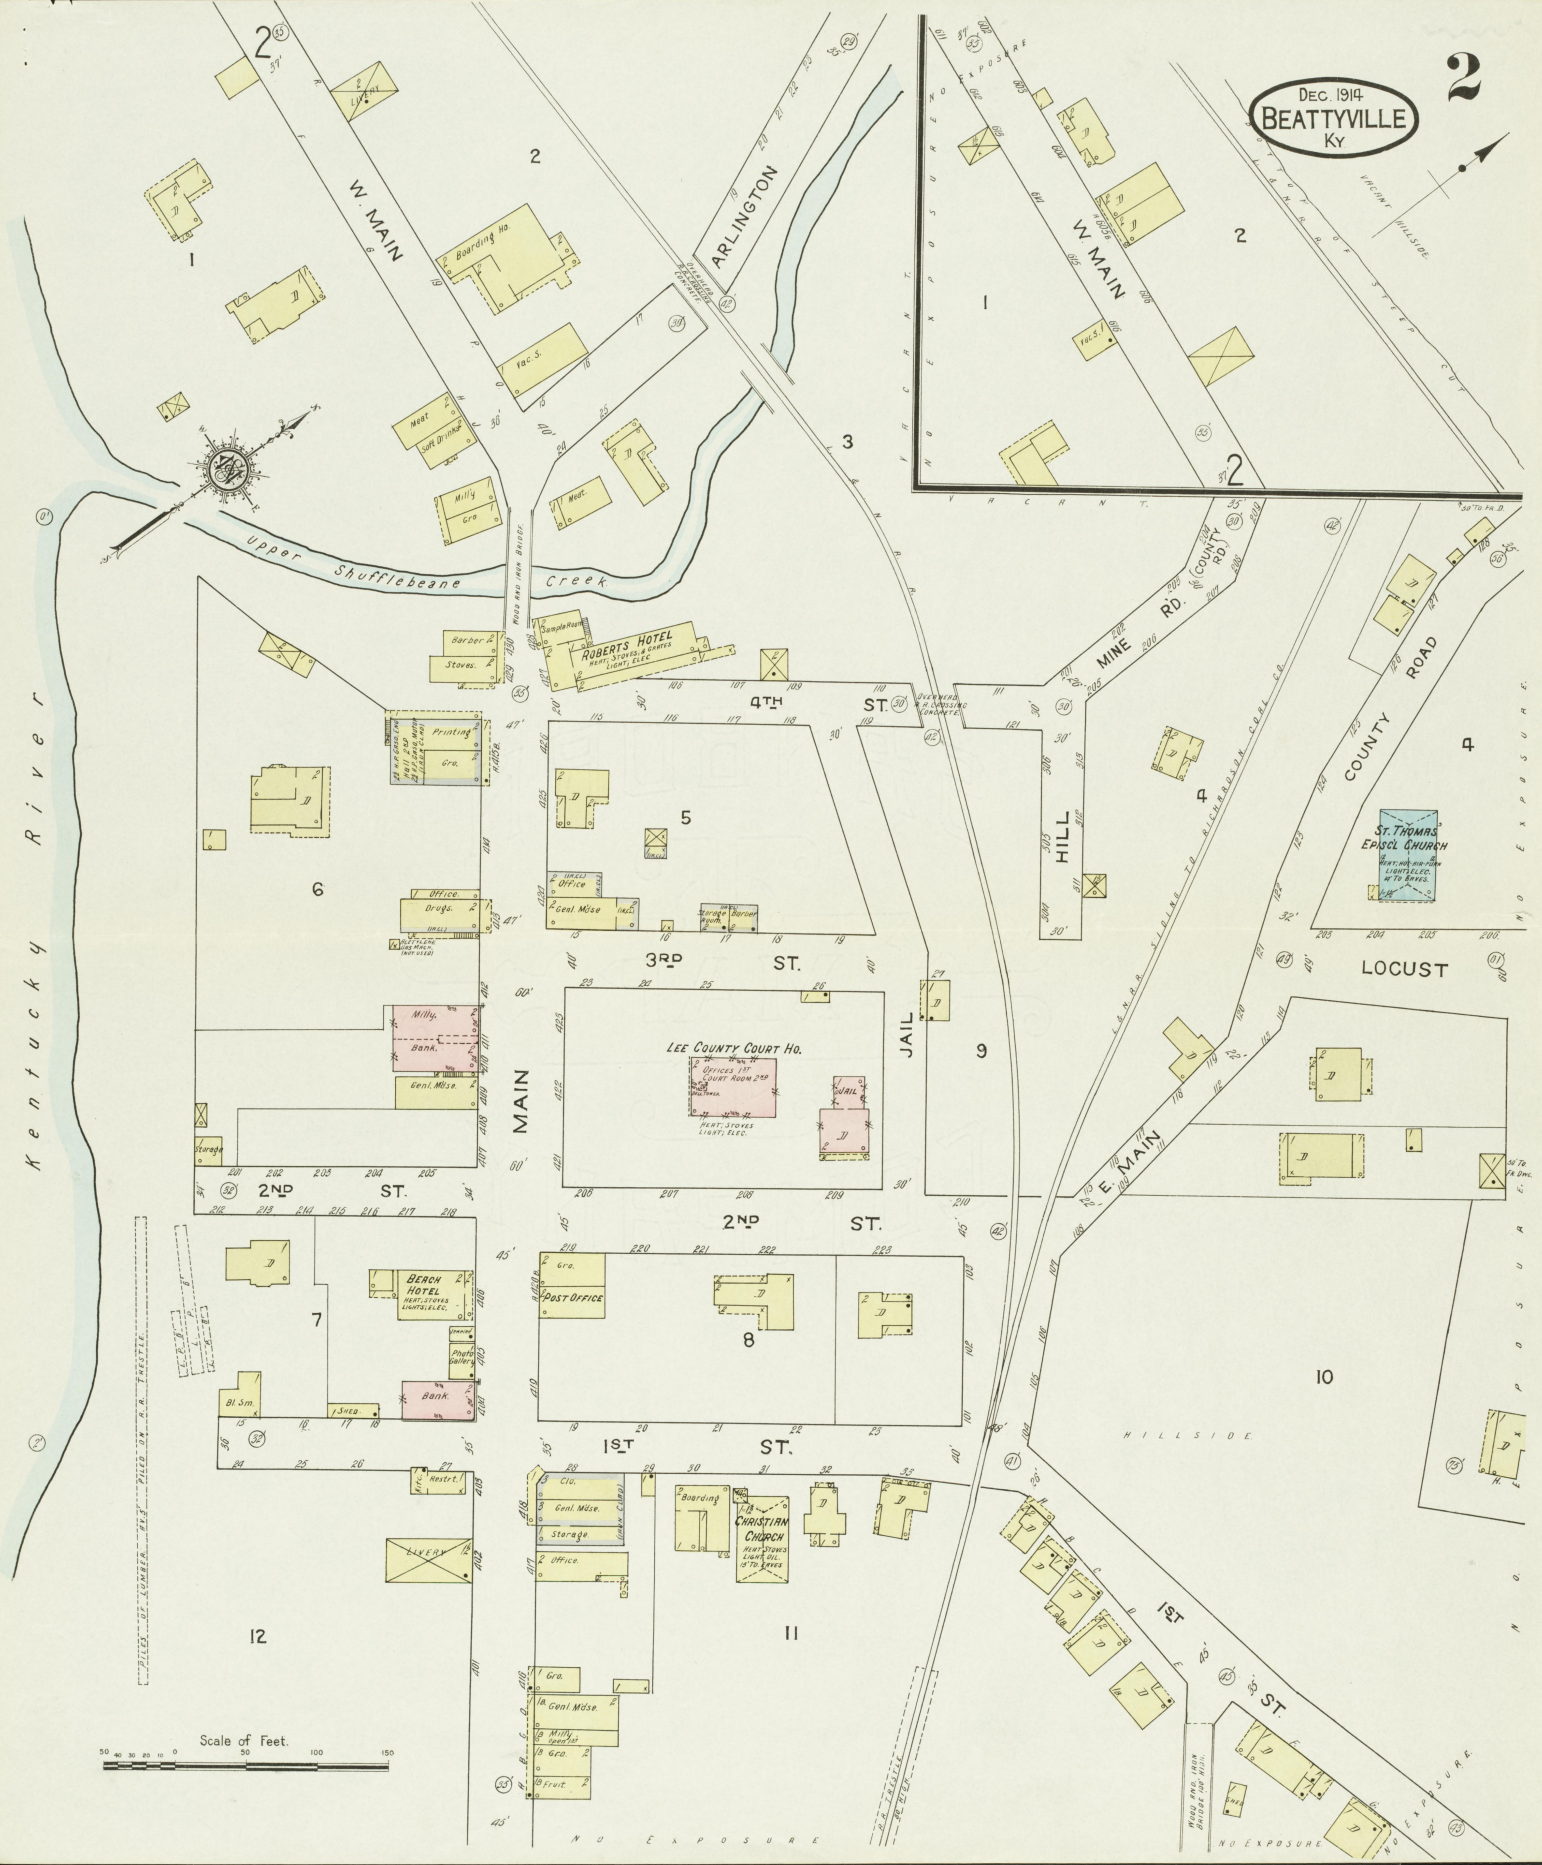

Kentucky River

Scale of Feet.
50 100 150

NO EXPOSURE

NO EXPOSURE