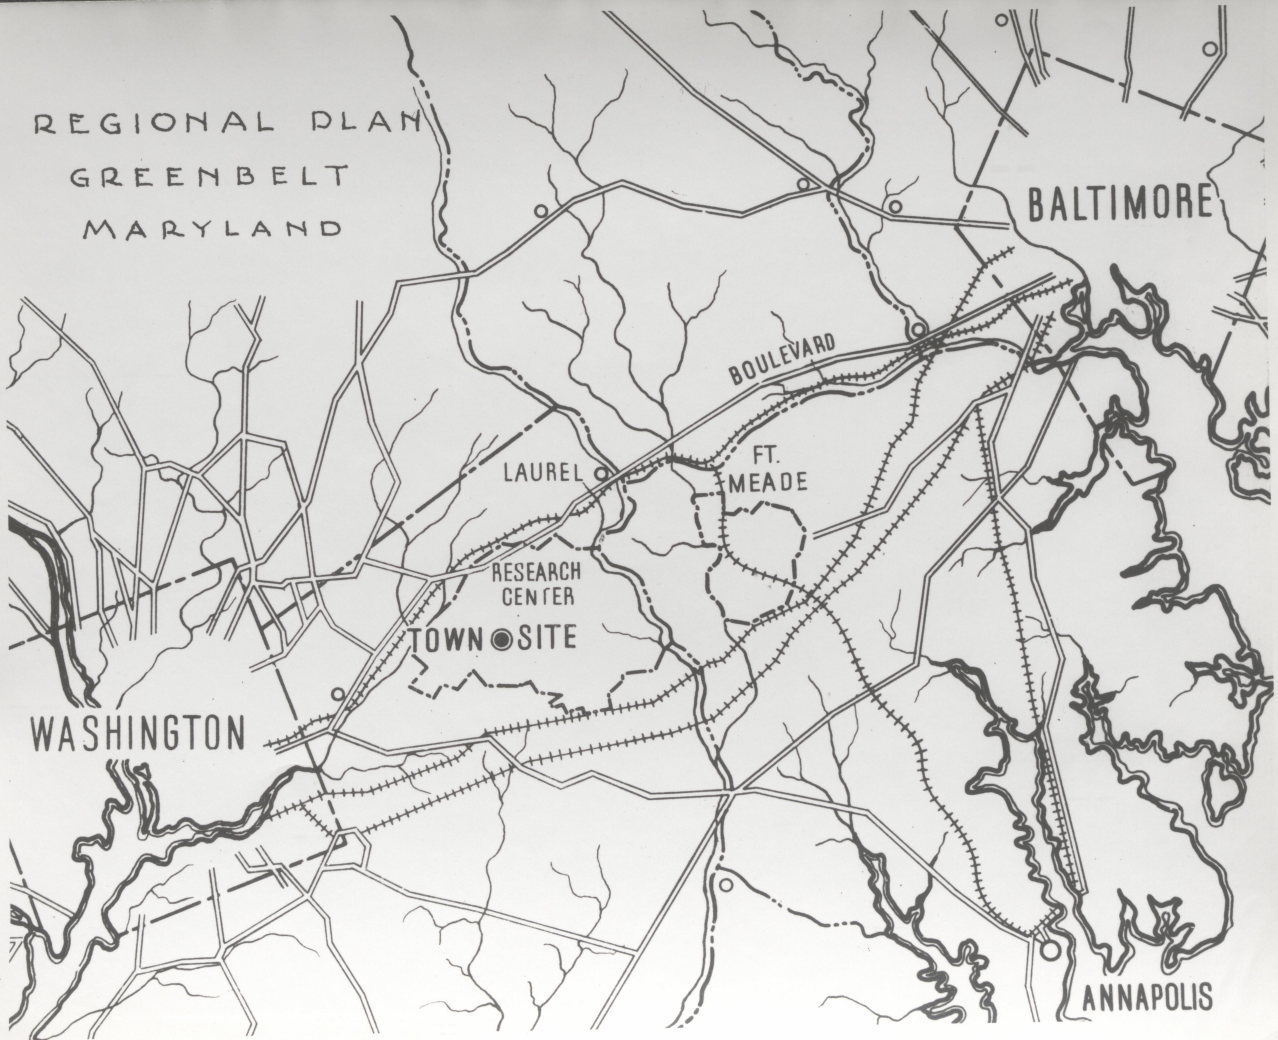

REGIONAL PLAN
GREENBELT
MARYLAND

RA32162B

RESETTLEMENT ADMINISTRATION

Regional plan of Greenbelt, Md.

RA 3216-2B

6.5.44