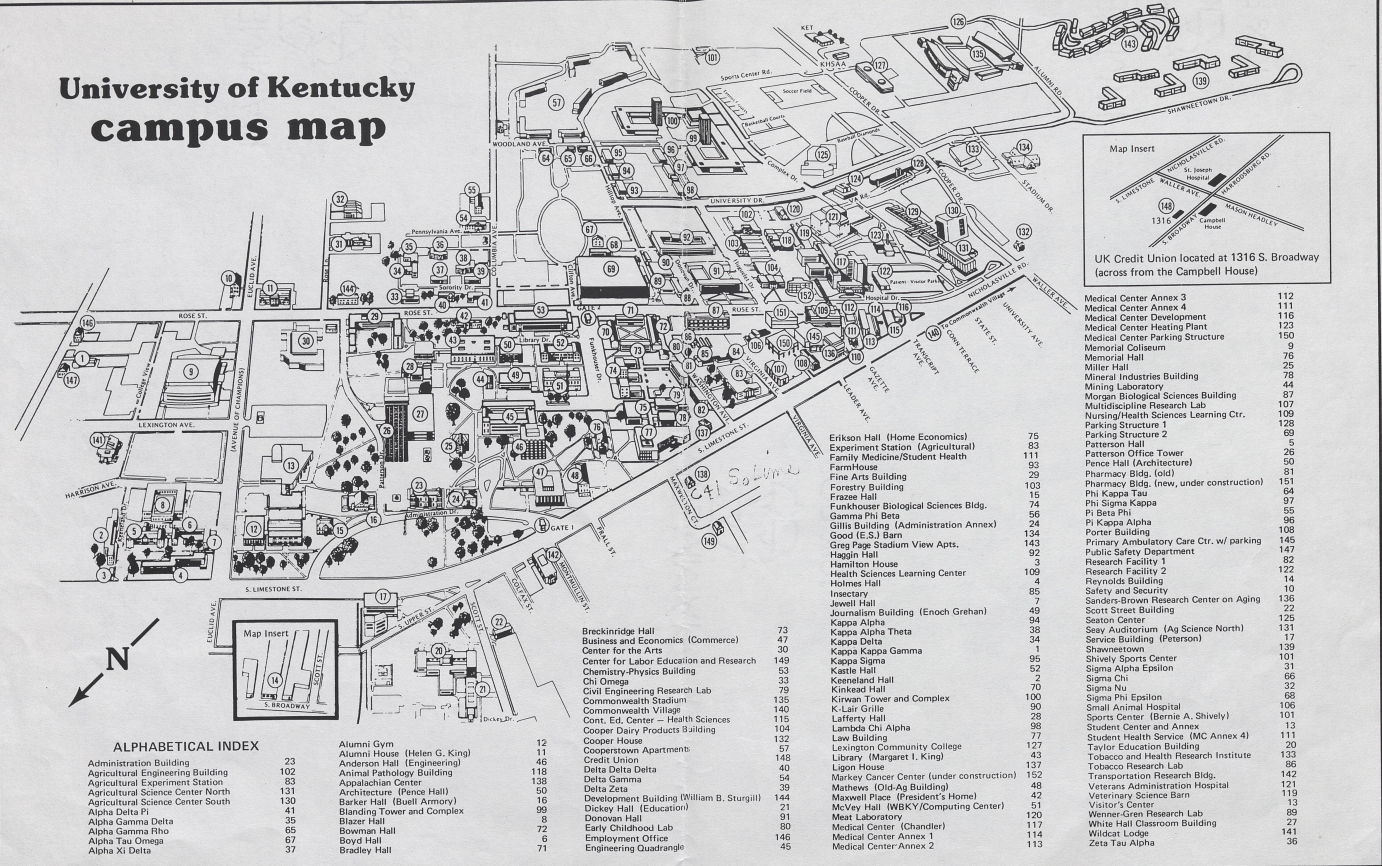

University of Kentucky campus map

ALPHABETICAL INDEX

1985

17.0