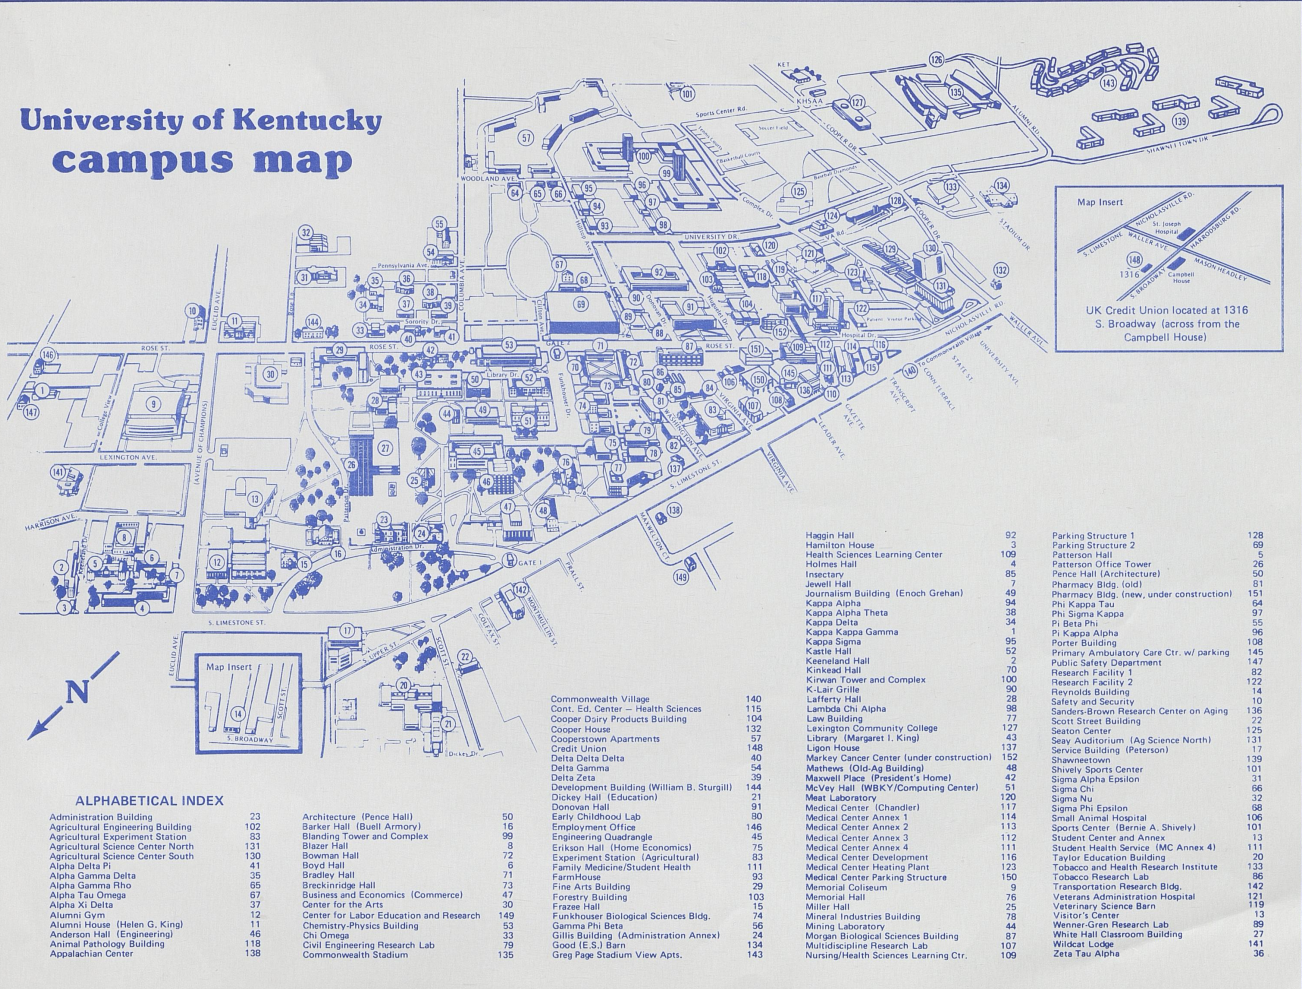

Copy 1

University of Kentucky campus map

ALPHABETICAL INDEX

Printed June/July, 1985

11. in