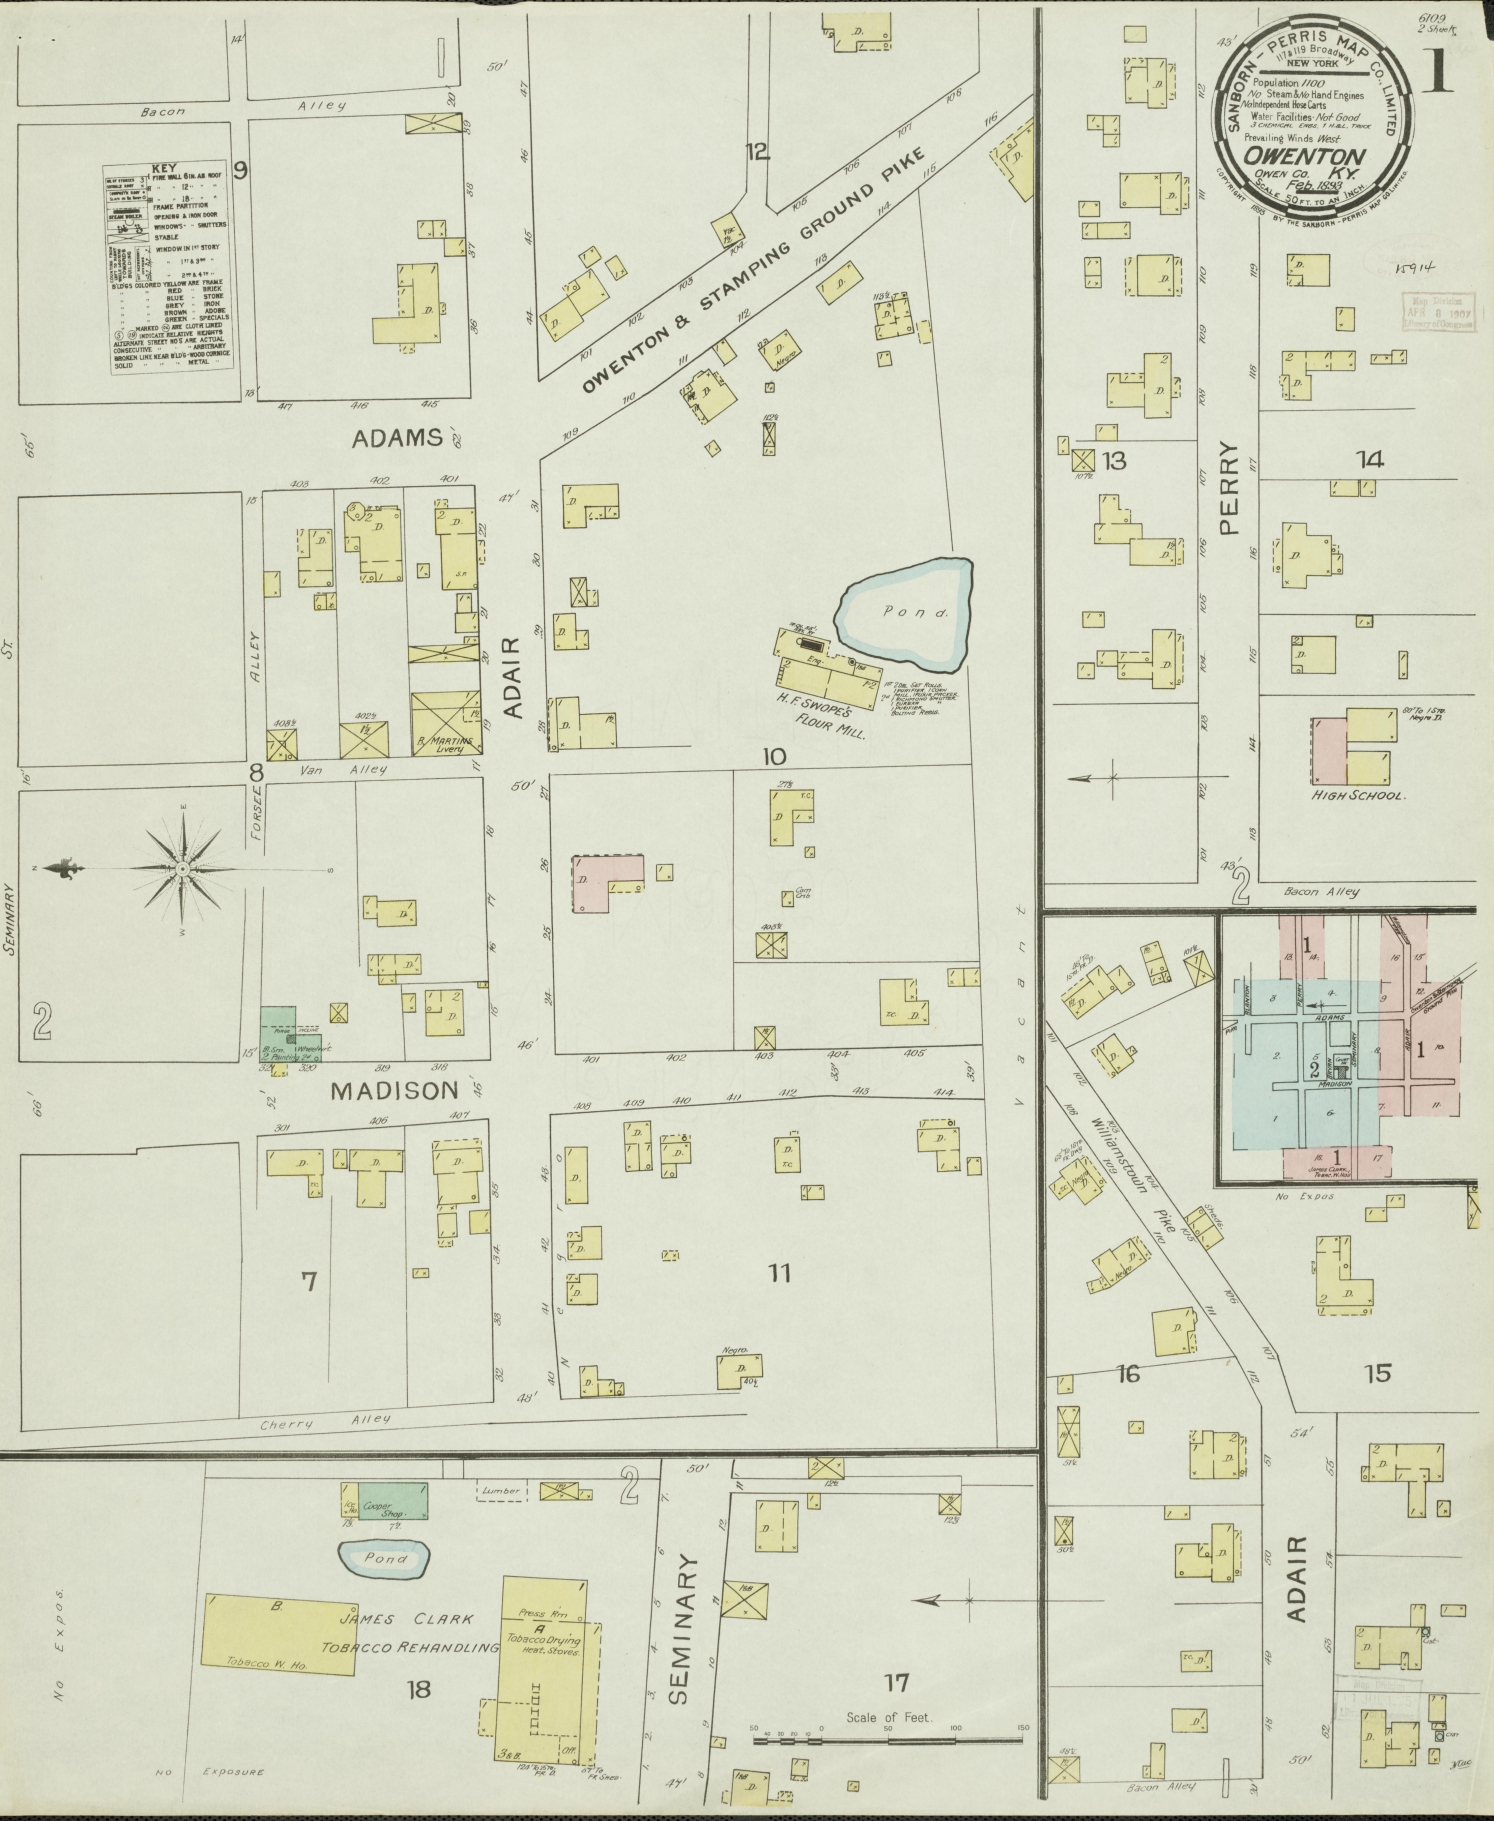

SANBORN - PERRIS MAP CO. LIMITED
 112 119 Broadway
 NEW YORK

Population 1000
 No. Steam & Hand Engines
 Independent Fire Lanes
 Water Facilities: Not Good
 Dr. Dispensary: Small
 Prevailing Winds: West

OWENTON
 OWEN CO. KY.
 Feb. 1893
 SCALE 50 FT. TO AN INCH.
 COPYRIGHT 1893 BY THE SANBORN - PERRIS MAP CO.

15914
Map Printed
APR 8 1907
Chicago, Ill.

FEB. 1893
OWENTON
KY.

ADAMS

BLANTON

PERRY

MADISON

BRYAN

SEMINARY

CHERRY

WALTER BROWN'S LIVERY

Scale of Feet.