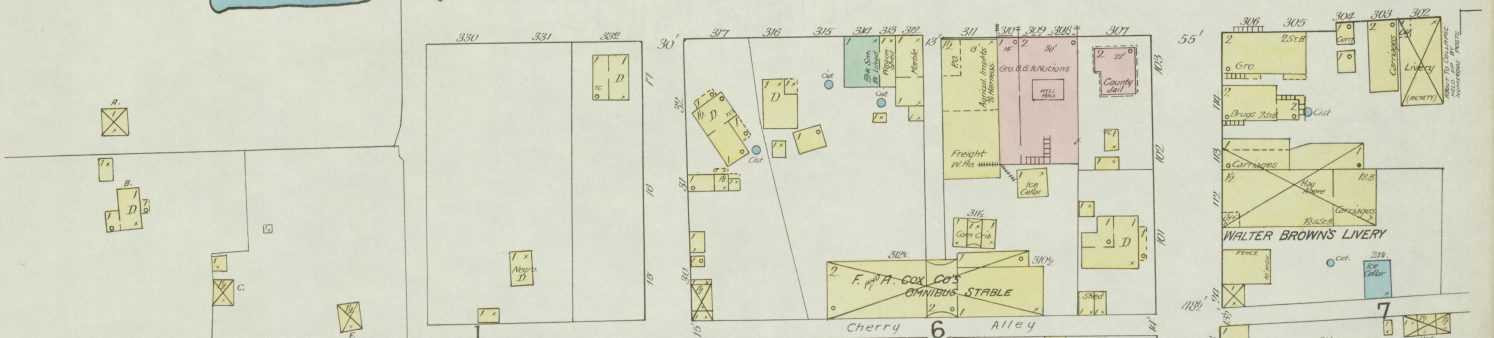

SANBORN - PERRIS MAP CO. LIMITED
 112 119 Broadway
 NEW YORK

Population 1000
 No. Steam & Hand Engines
 Independent Fire Lanes
 Water Facilities: Not Good
 Dr. Dispensary: Small
 Prevailing Winds: West

OWENTON
 OWEN CO. KY.
 Feb. 1893
 SCALE 50 FT. TO AN INCH.
 COPYRIGHT 1893 BY THE SANBORN - PERRIS MAP CO.

15914
Map Printed
APR 8 1907
Chicago, Ill.

FEB. 1893
OWENTON
KY.

ADAMS

BLANTON

PERRY

MADISON

BRYAN

SEMINARY

CHERRY

WALTER BROWN'S LIVERY

Scale of Feet.