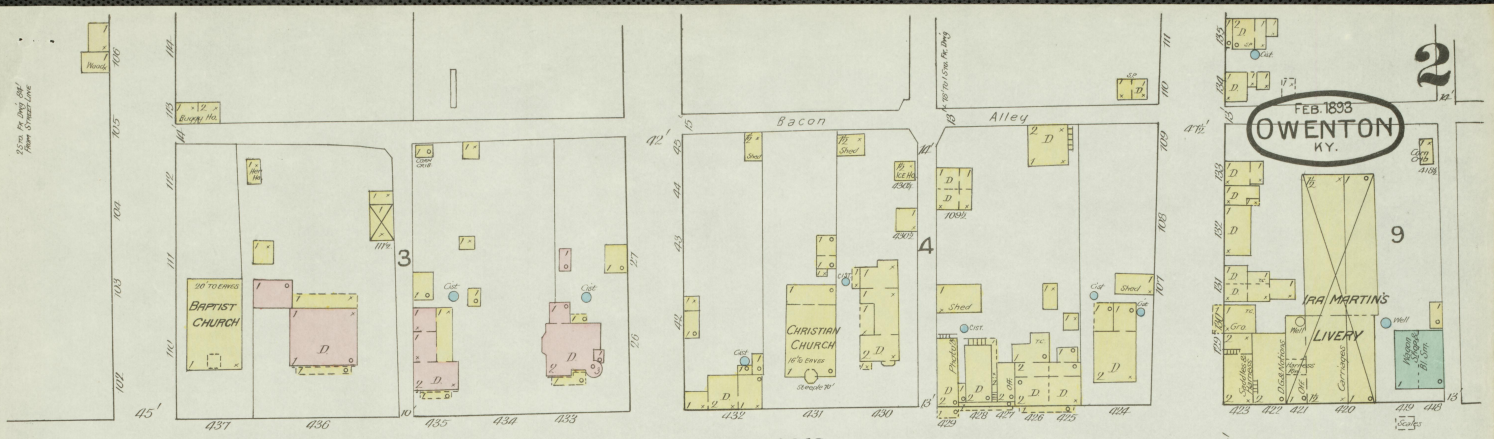

SANBORN - PERRIS MAP CO. LIMITED
 112 119 Broadway
 NEW YORK

Population 1000
 No. Steam & Hand Engines
 Independent Fire Lanes
 Water Facilities: Not Good
 Dr. Dispensary: Small
 Prevailing Winds: West

OWENTON
 OWEN CO. KY.
 Feb. 1893
 SCALE 50 FT. TO AN INCH.
 COPYRIGHT 1893 BY THE SANBORN - PERRIS MAP CO.

15914
Map Printed
APR 8 1907
Chicago, Ill.

FEB. 1893
OWENTON
KY.

ADAMS

BLANTON

PERRY

MADISON

BRYAN

SEMINARY

CHERRY

WALTER BROWN'S LIVERY

Scale of Feet.