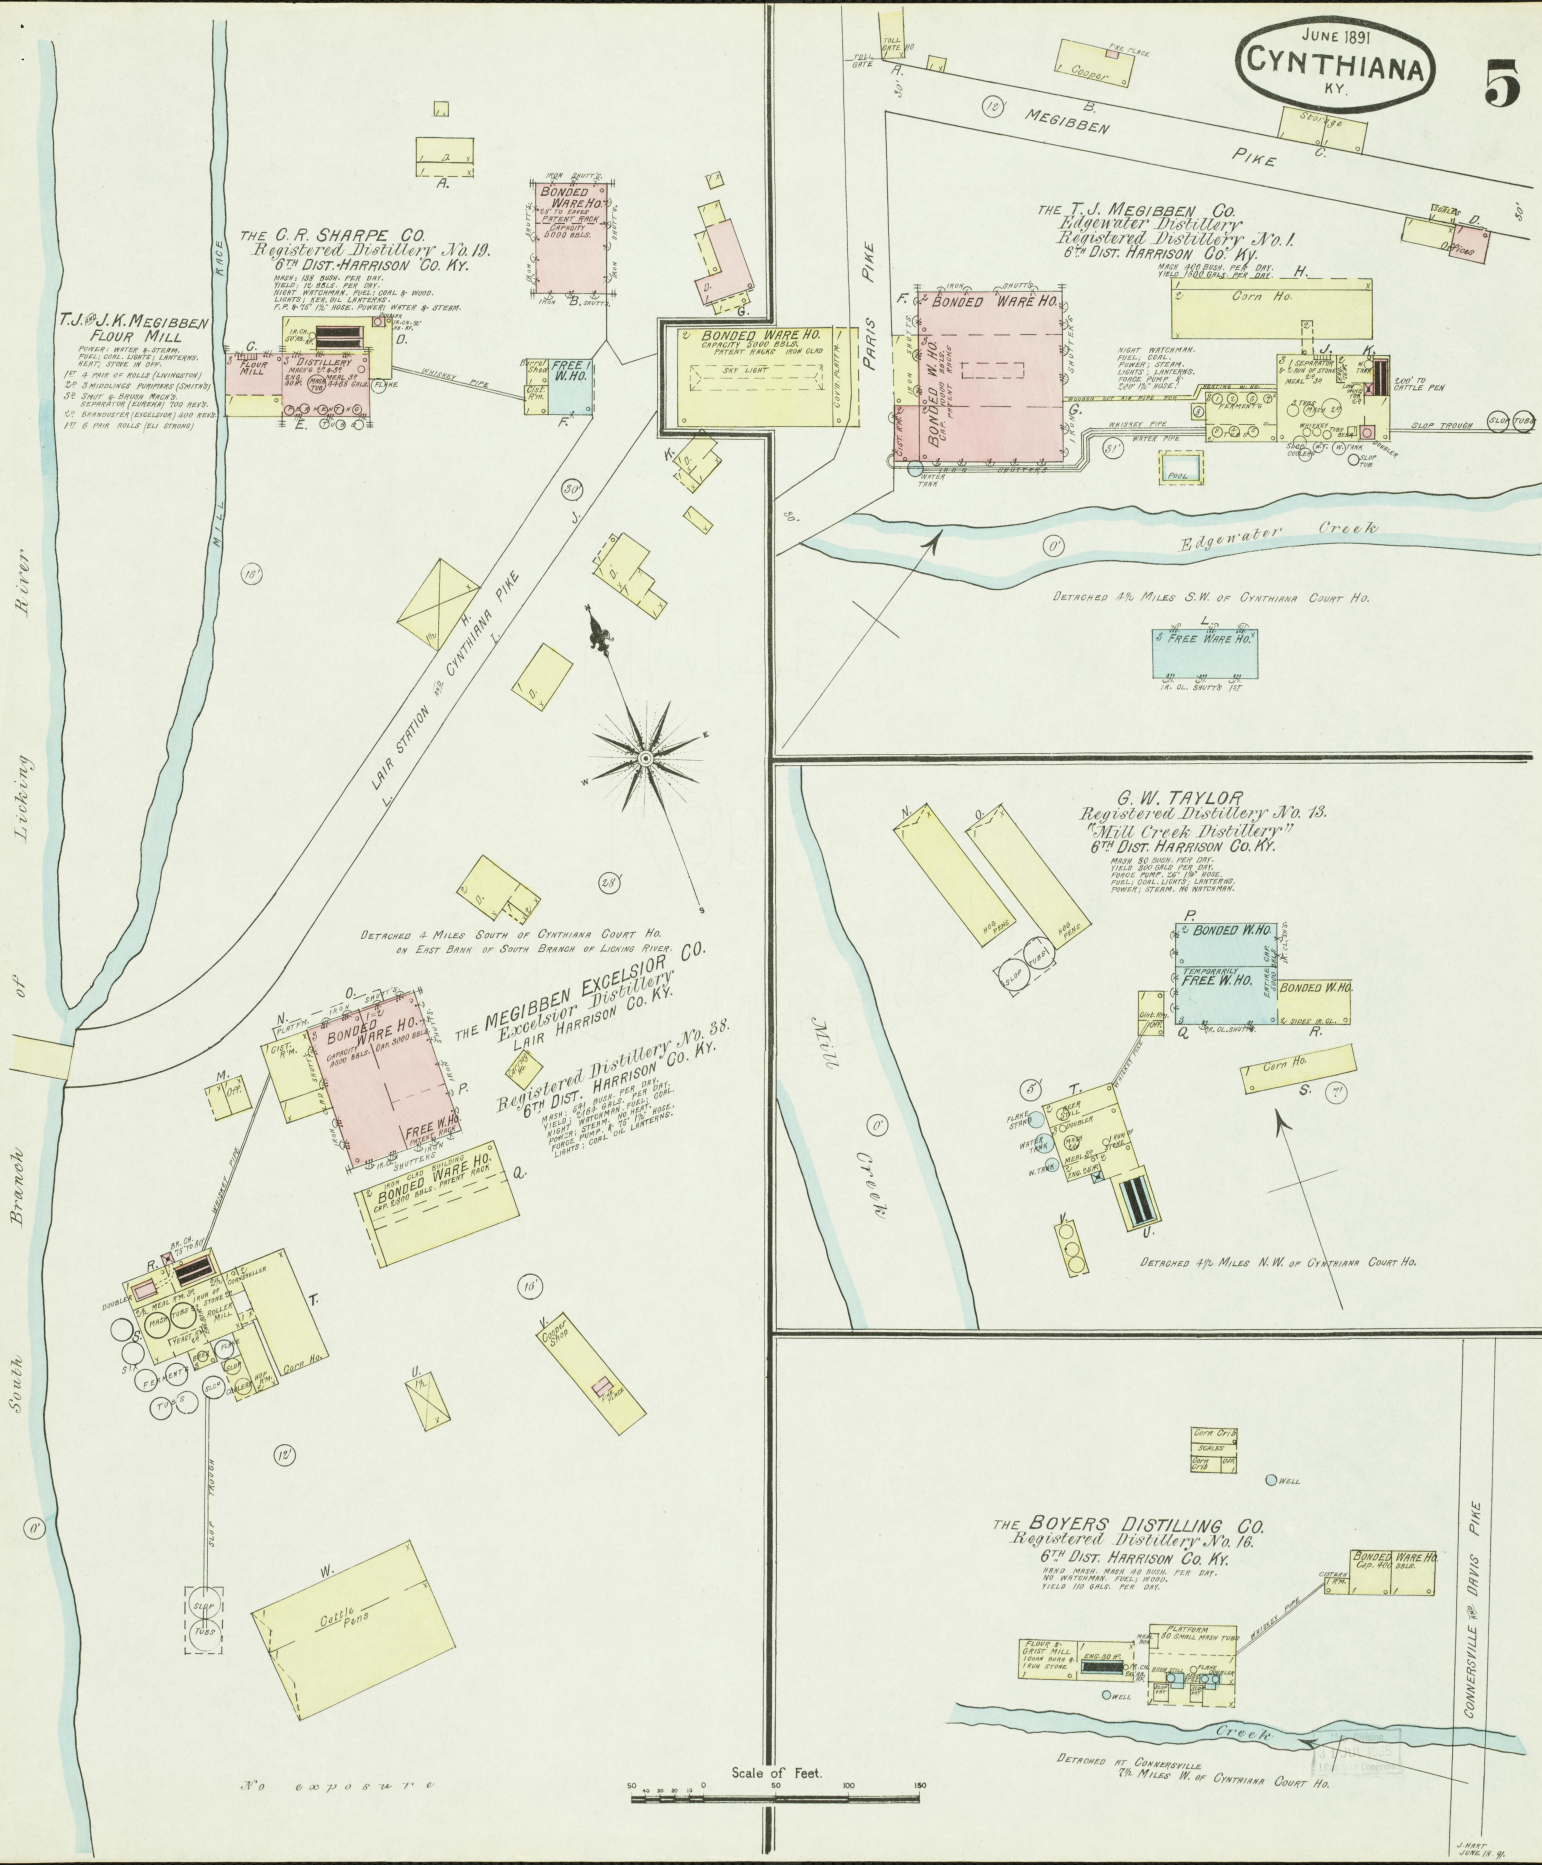

Gray's Run

RECORDED
31 JUL 1895
OFFICE OF COMMISSIONER

Mo. 3.
SHEET

SEE SHEET 104.

of Looking Branch South

of Looking River

of Looking River

of Looking River