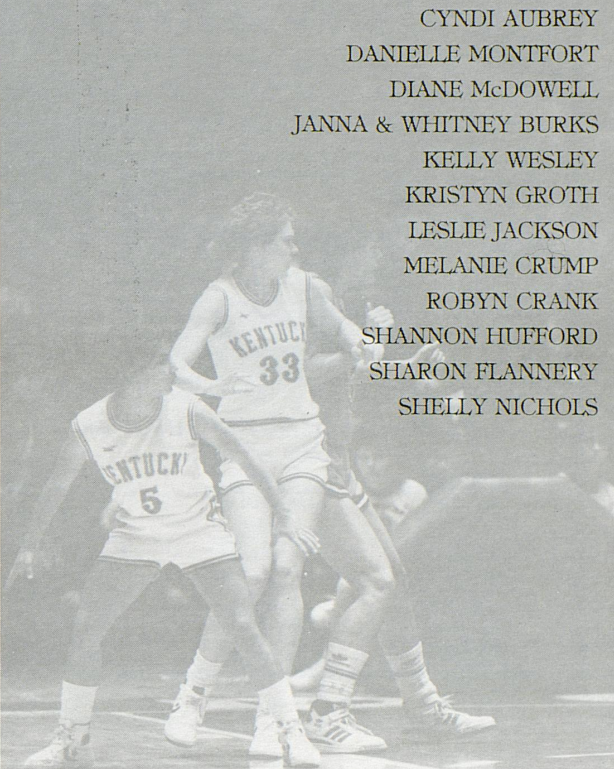

LADY KAT BASKETBALL "KITTENS"

CYNDI AUBREY
DANIELLE MONTFORT
DIANE McDOWELL
JANNA & WHITNEY BURKS
KELLY WESLEY
KRISTYN GROTH
LESLIE JACKSON
MELANIE CRUMP
ROBYN CRANK
SHANNON HUFFORD
SHARON FLANNERY
SHELLY NICHOLS