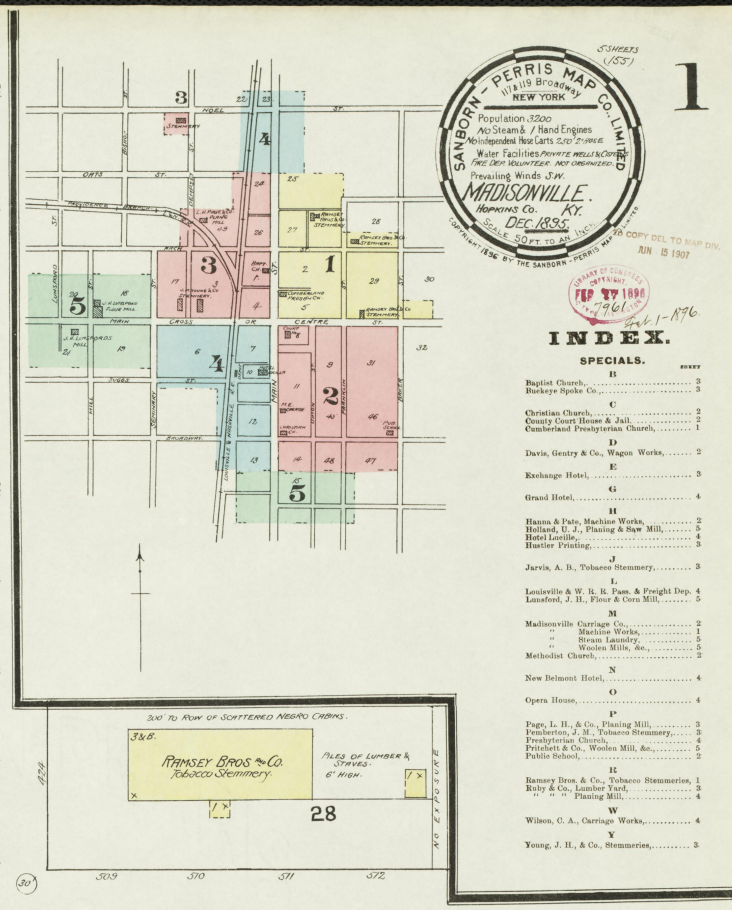

INDEX.

MAIN CROSS OR CENTRE