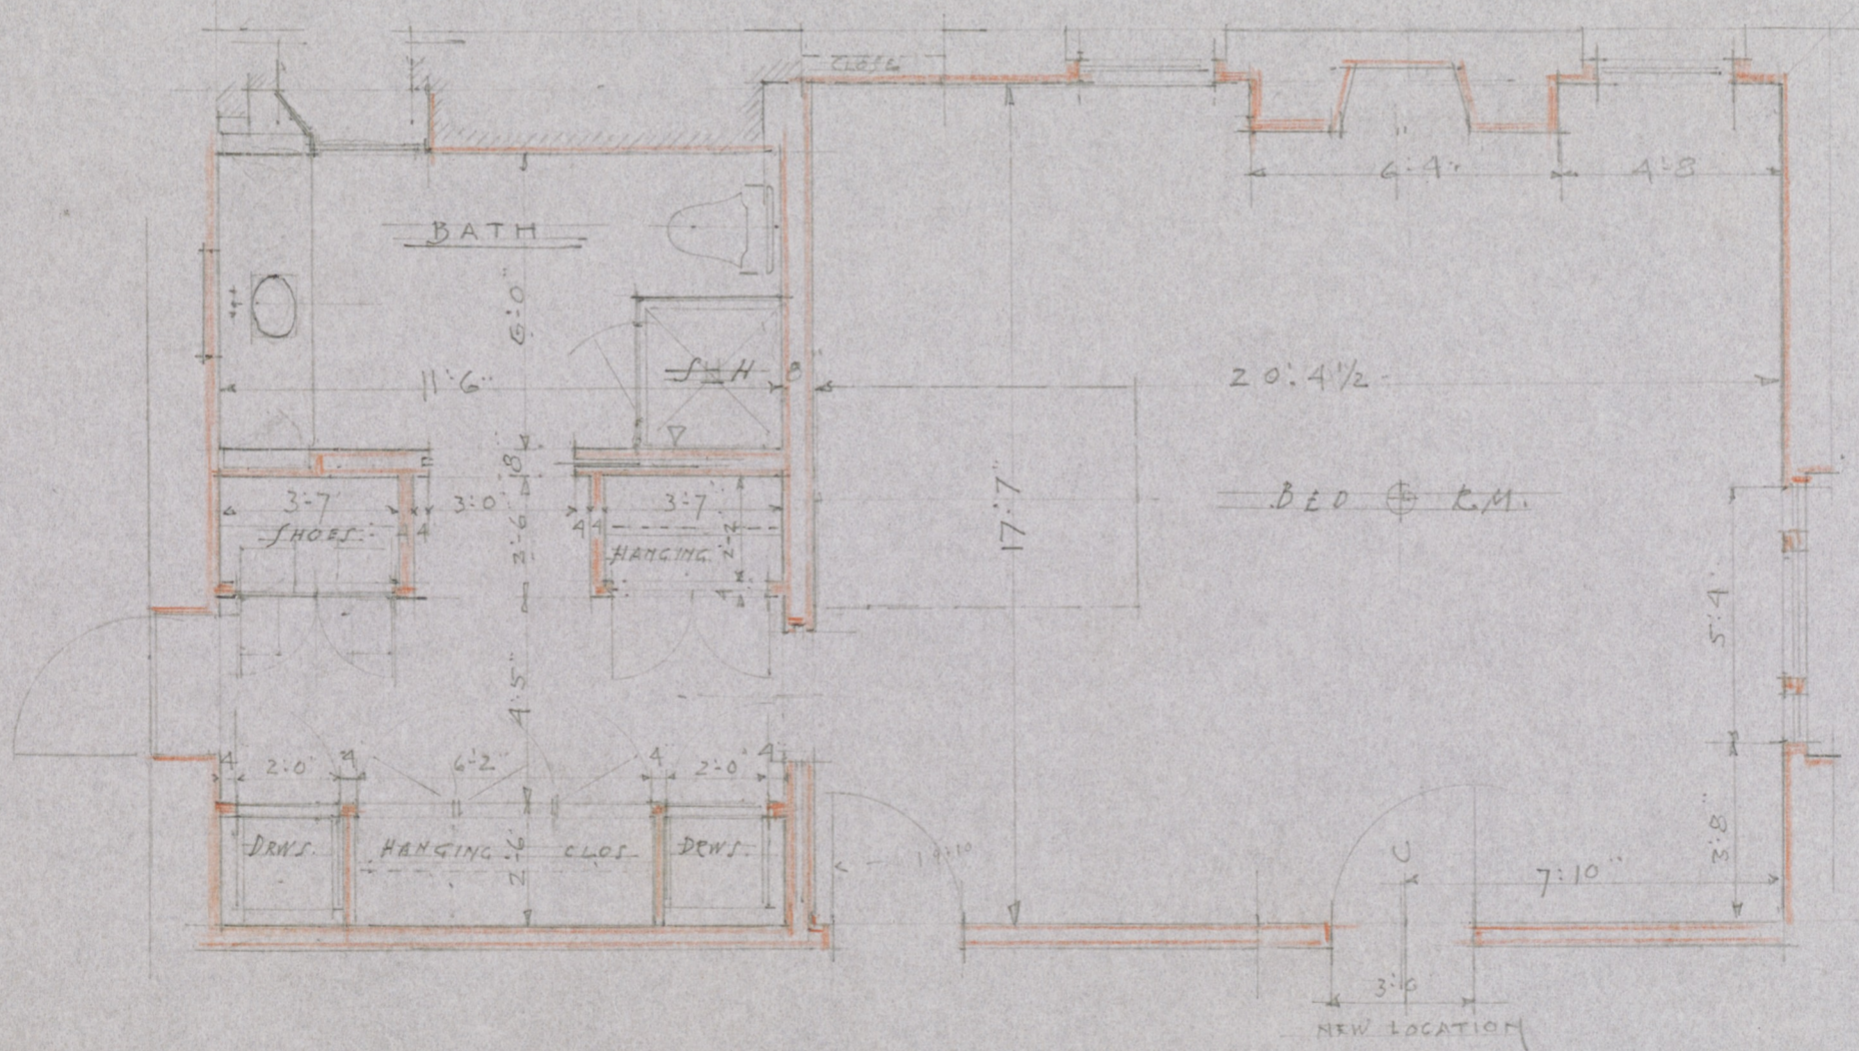

DRESSING RM.

BED ROOM

ELEVATIONS

SCALE 1/4" = 1 FT

PLAN.

SCALE 1/4" = 1 FT

ALTERATION TO MASTER BED RM.

& BATH FOR

MRS ROGER WILLIAMS.

DUNREATH

FAYETTE COUNTY KENTUCKY.

ROBERT W. McMEEKIN

ARCHITECT

MAY 25, 1955