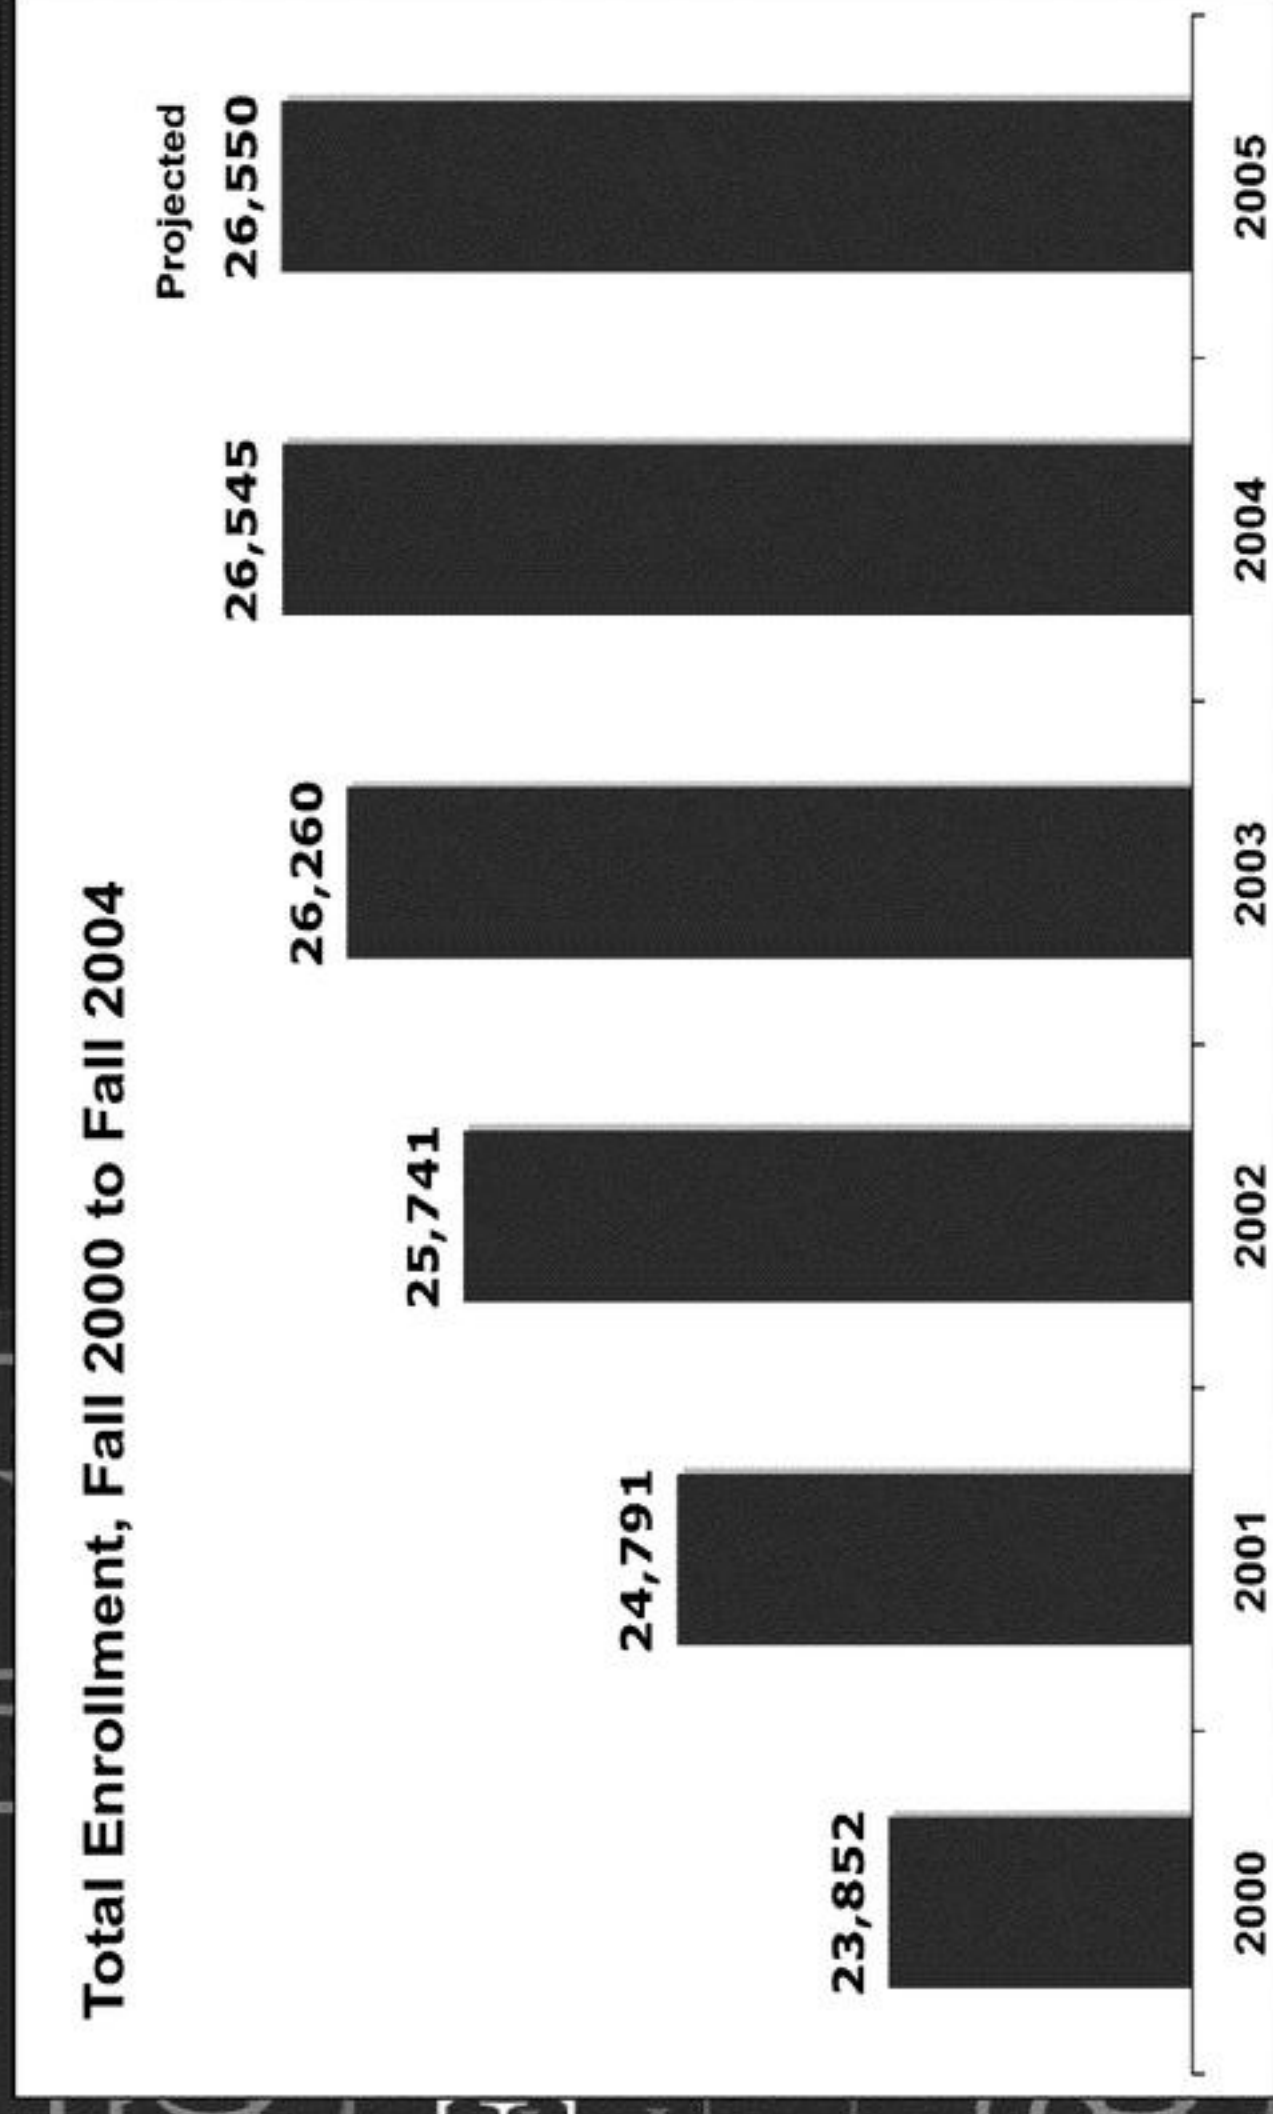

# Expanding Student Enrollment

Since 2000, UK has increased enrollment:

- from 70 Kentucky counties
- from 19 of the Council on Postsecondary Education's 29 "underserved" counties
- from 32 of Kentucky's 55 Appalachian counties
- among Pell Grant eligible students

UK is the only Kentucky university where Kentuckians' share of the undergraduate population has remained steady since 1998 (84.3 percent)

LEARNING  
KNOWLEDGE  
EQUITY  
EVERYBODY

*Succeed*

PROGRESS  
Kentuckians