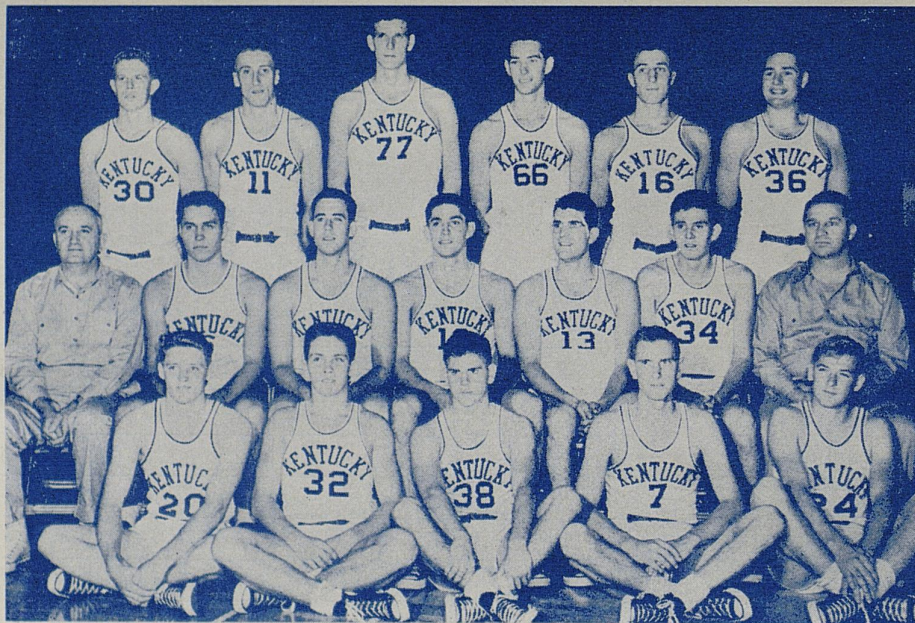

KENTUCKY vs VANDERBILT

OFFICIAL
PROGRAM

10c

February 24, 1951

Memorial Coliseum, 8 p.m.

University of Kentucky

ADOLPH RUPP, Coach

No.	Name	Pos.	Ht.	Wt.	Age	Class	Home Town
6	Hagan, Cliff	F-C	6'4"	210	20	Soph.	Owensboro, Ky.
7	Strong, Guy	G	6'	165	21	Jr.	Irvine, Ky.
11	Linville, Shelby	F-C	6'5"	210	22	Jr.	Middletown, Ohio
16	Tsioropoulos, Lou	C-F	6'5"	195	21	Soph.	Lynn, Mass.
18	Price, Dwight	F	6'2"	175	20	Soph.	Lexington, Ky.
19	Hirsch, Walt (Capt.)	F	6'3"	185	22	Sr.	Dayton, Ohio
20	Castle, Lindle	G	5'11"	165	19	Soph.	Winchester, Ky.
30	Ramsey, Frank	G-F	6'3"	180	20	Soph.	Madisonville, Ky.
32	Whitaker, Lucian	G	6'	175	21	Jr.	Sarasota, Fla.
34	Lansaw, Paul	F	6'2"	180	23	Jr.	Middletown, Ohio
35	Newton, C. M.	G-F	6'2"	190	20	Jr.	Ft. Lauderdale, Fla.
36	Morgan, Read	F	6'4"	200	21	Jr.	Milwaukee, Wis.
38	Watson, Bobby	G	5'10"	175	21	Jr.	Owensboro, Ky.
66	Layne, Roger	C	6'7"	185	21	Sr.	McKamie, Ark.
77	Spivey, Bill	C	7'¼"	215	22	Jr.	Macon, Ga.

Fred Walters and H. R. Wilson

Kentucky Basketeers

Front: Lindle Castle, Lucian Whitaker, Bobby Watson, Guy Strong, Ches Riddle (no longer on squad).

Middle: Coach Adolph Rupp, Cliff Hagan, C. M. Newton, Capt. Walt Hirsch, Paul Lansaw, Dwight Price, Ass't Coach Harry Lancaster.