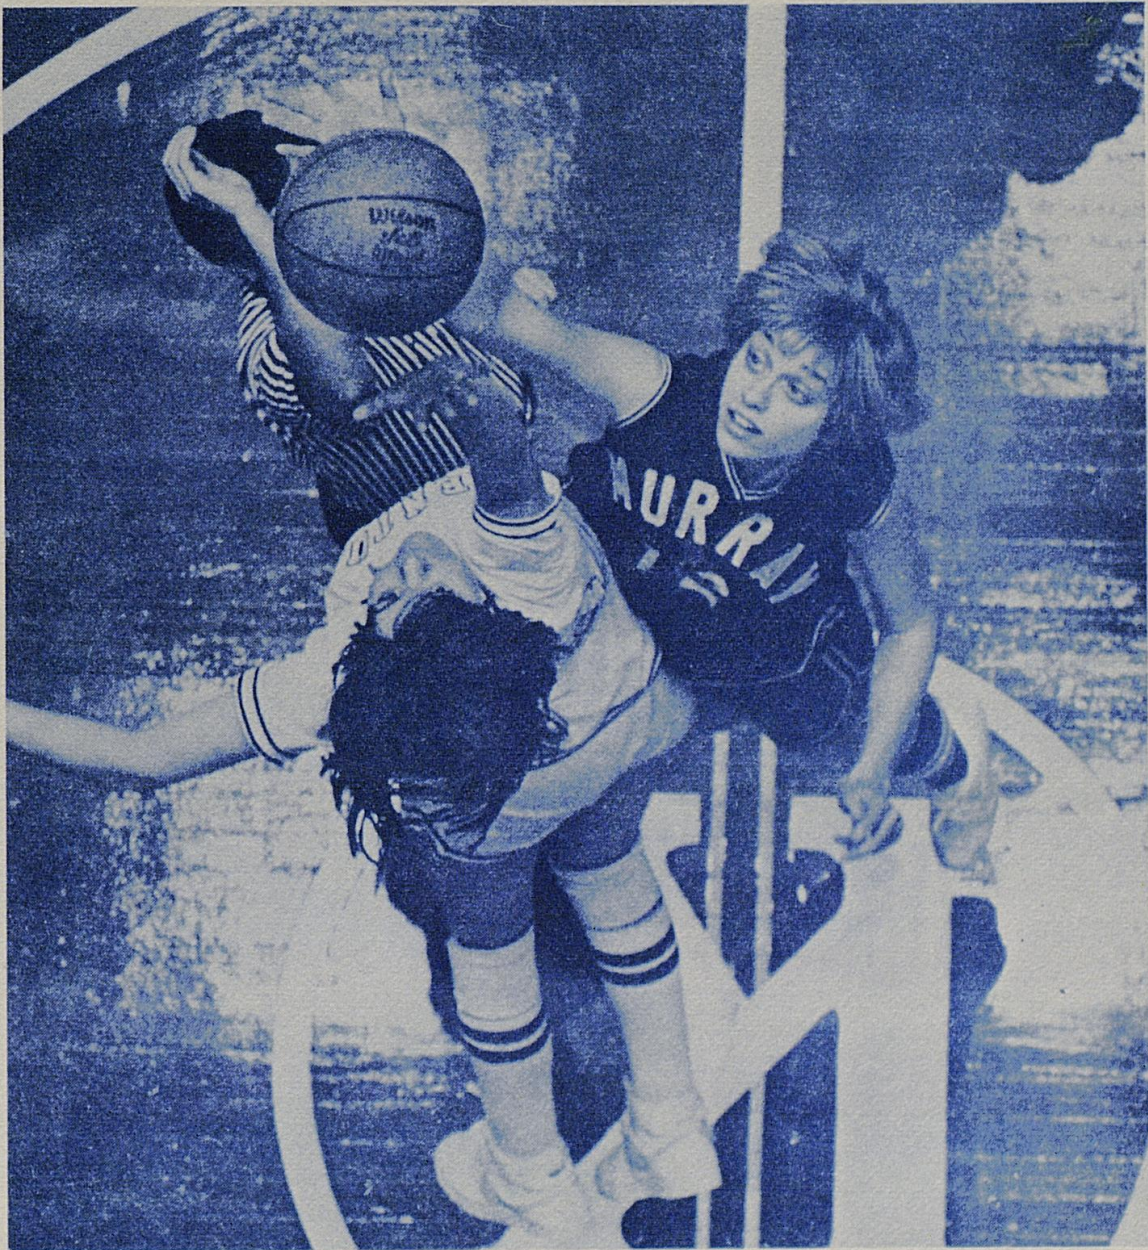

Reference copy

DIVISION I CHAMPIONSHIP TOURNAMENT 1980

University Archives
Margaret I. King Library - North
University of Kentucky
Lexington, KY 40506

Kentucky Women's Intercollegiate Conference

[Rec'd. - Printing - Mar., 1980]