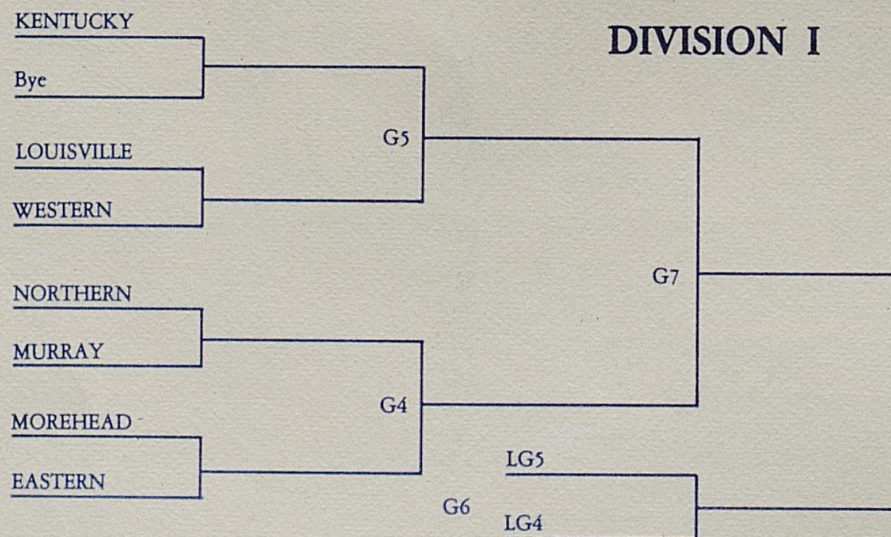

KWIC TOURNAMENT HISTORY

The first state collegiate championship for women began in 1972. Held on the Eastern Campus, the first tournament drew a then record number of entries, eleven. The second year the championship was held at the University of Kentucky. Eastern and Murray finished 1-2 in '72, and '73 and represented KWIC at the Regional Championships. In '74 the tournament was hosted by Morehead.

1975 saw the most dramatic changes in KWIC tournament structure. KWIC sponsored two divisional championships for the first time, one of the first states in the U.S. to make such an advancement. The University Division was held at Murray. Schools with undergraduate enrollments (women) of 3,000 or less play in the College Division while those over 3,000 participate in the University. 1980 marks not only a new decade but another structural change. The AIAW is now divided into three divisions, I, II, III.

Kentucky Women's Intercollegiate Conference

GAME TIMES			SATURDAY	
Thursday	G1	4:30	3rd PLACE	1:00 p.m.
	G2	6:30	CHAMPIONSHIPS	3:00 p.m.
	G3	8:30		
Friday	G4	6:30		
	G5	8:30