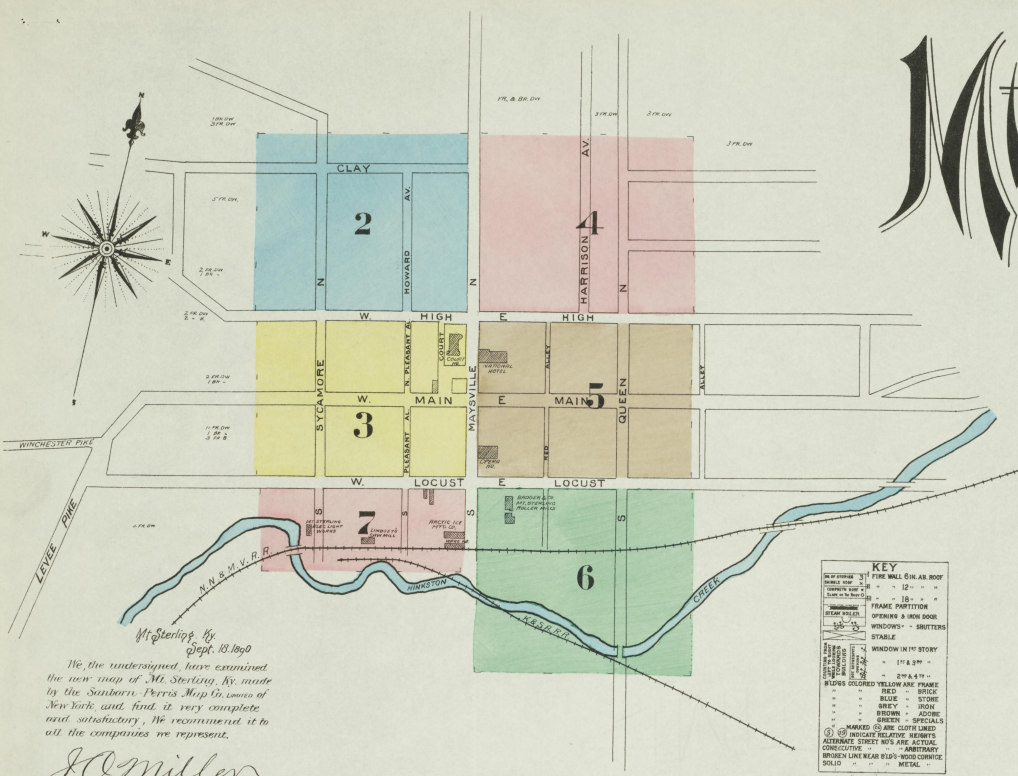

Montgomery Co. KY

38614

Published by
Sanborn & Ferris Map Co.
NEW YORK

Scale 50 Ft. to an Inch

Sept. 1890

Copyright 1890 by the Sanborn & Ferris Map Co. Limited

POPULATION
6,800

Prevailing Winds W. & S.W.