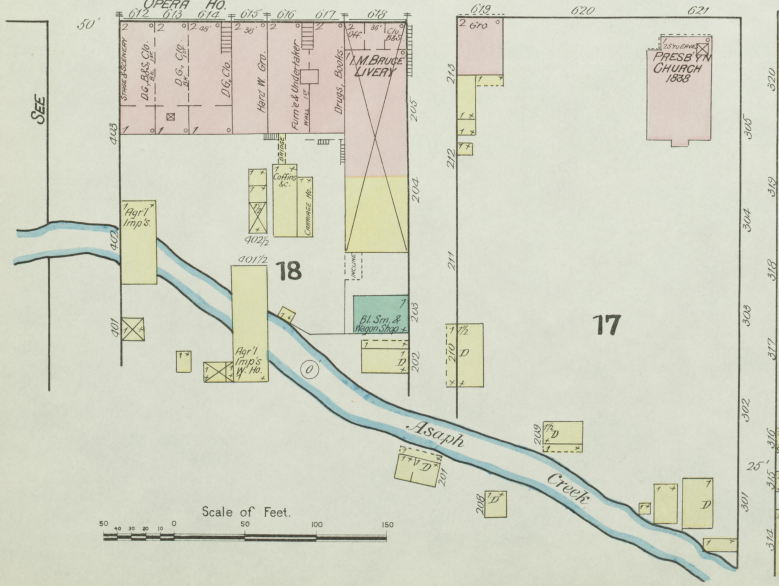

STANFORD, KY DEC. 1891

WE HAVE EXAMINED THIS MAP AND FIND IT
CORRECT.

*To L. Skam,
J. B. Bauderman,
J. W. Roberts,
J. L. Perry,
Bright & Taylor,
W. Whipple*

4885 W

I