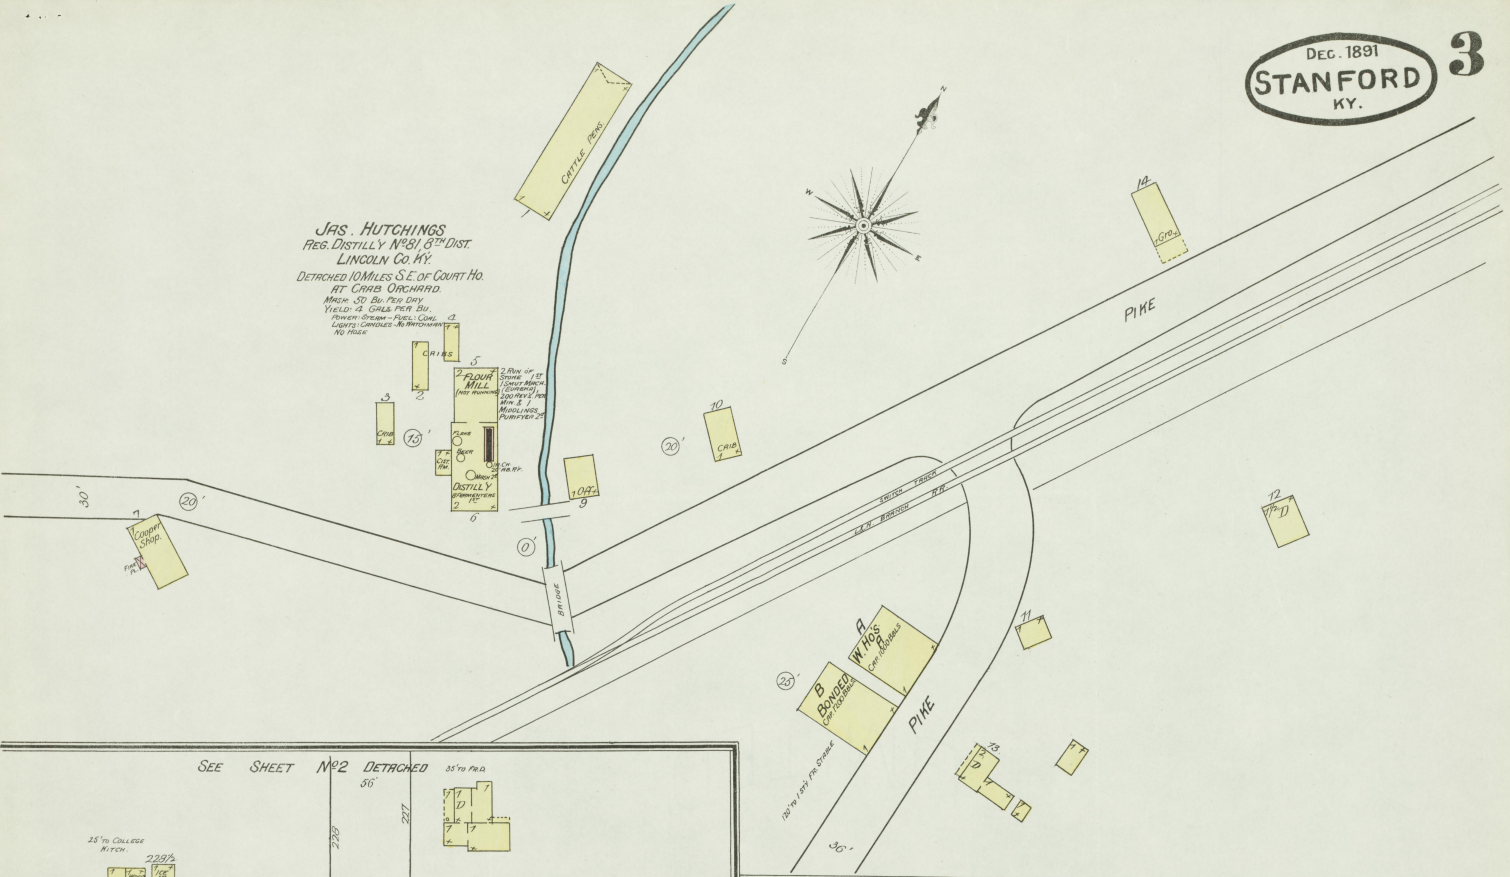

SEE SHEET N° 1.

1894