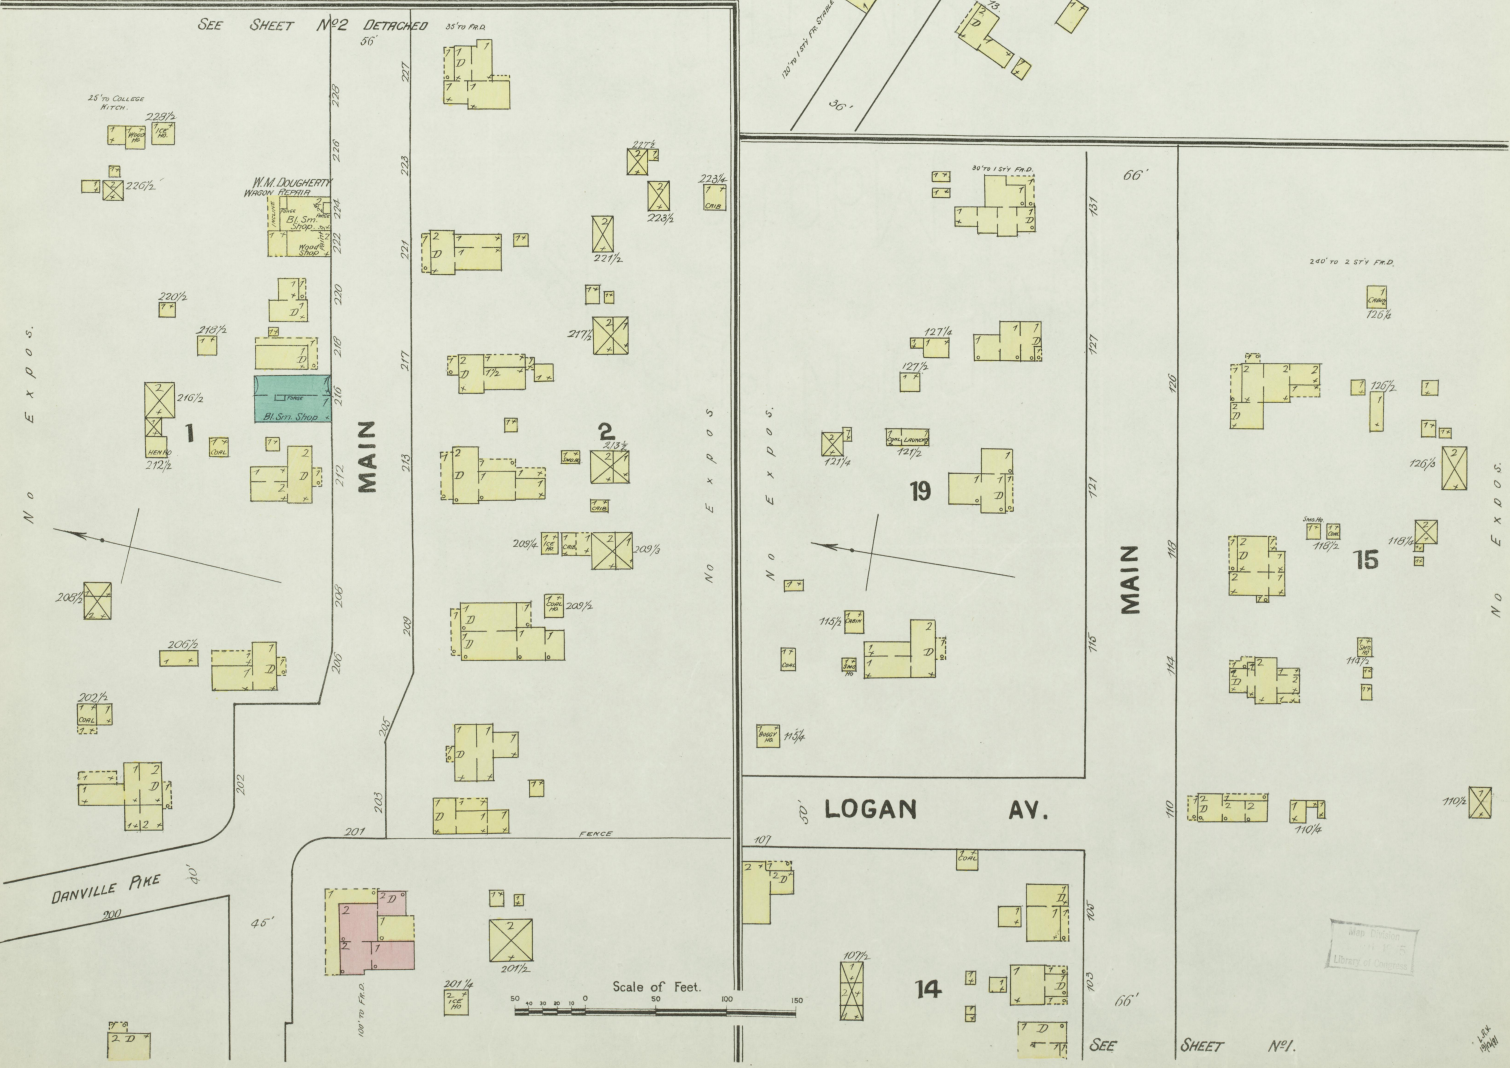

SEE SHEET N° 1.

1894