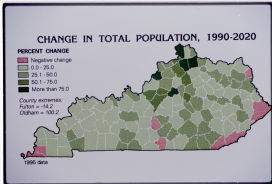

Change in Total Pop

35

1990-2020

Ky map

2521