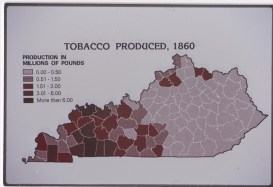

Tobacco Produced

1860

KY MAP

5621