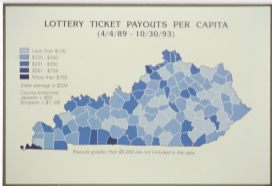

Ky Atlas Ky Lottery Payouts Payouts per Capita

1326
9221