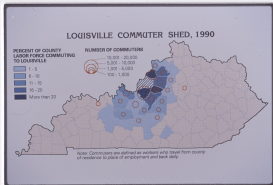

Louisville Commuter Shed

1990

KY map

1331