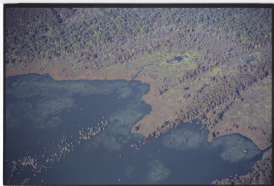

Reelfoot Lake Nat.
Wildlife Refuge
west TN

5651

PROCESSED BY 03553086
25
STONE PHOTO OCT 95