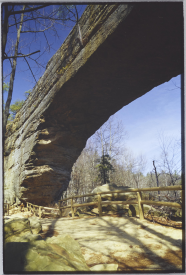

1 66 STONE PHOTO MAR 66

Natural Bridge
St. Park, Shades, Ky

379