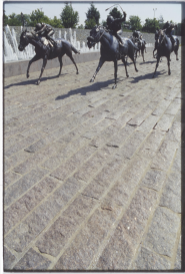

Thoroughbred Park  
So. Main  
Lexington, Ky

Trot-finish line

Photo by [unclear]

5000 100 000000

993