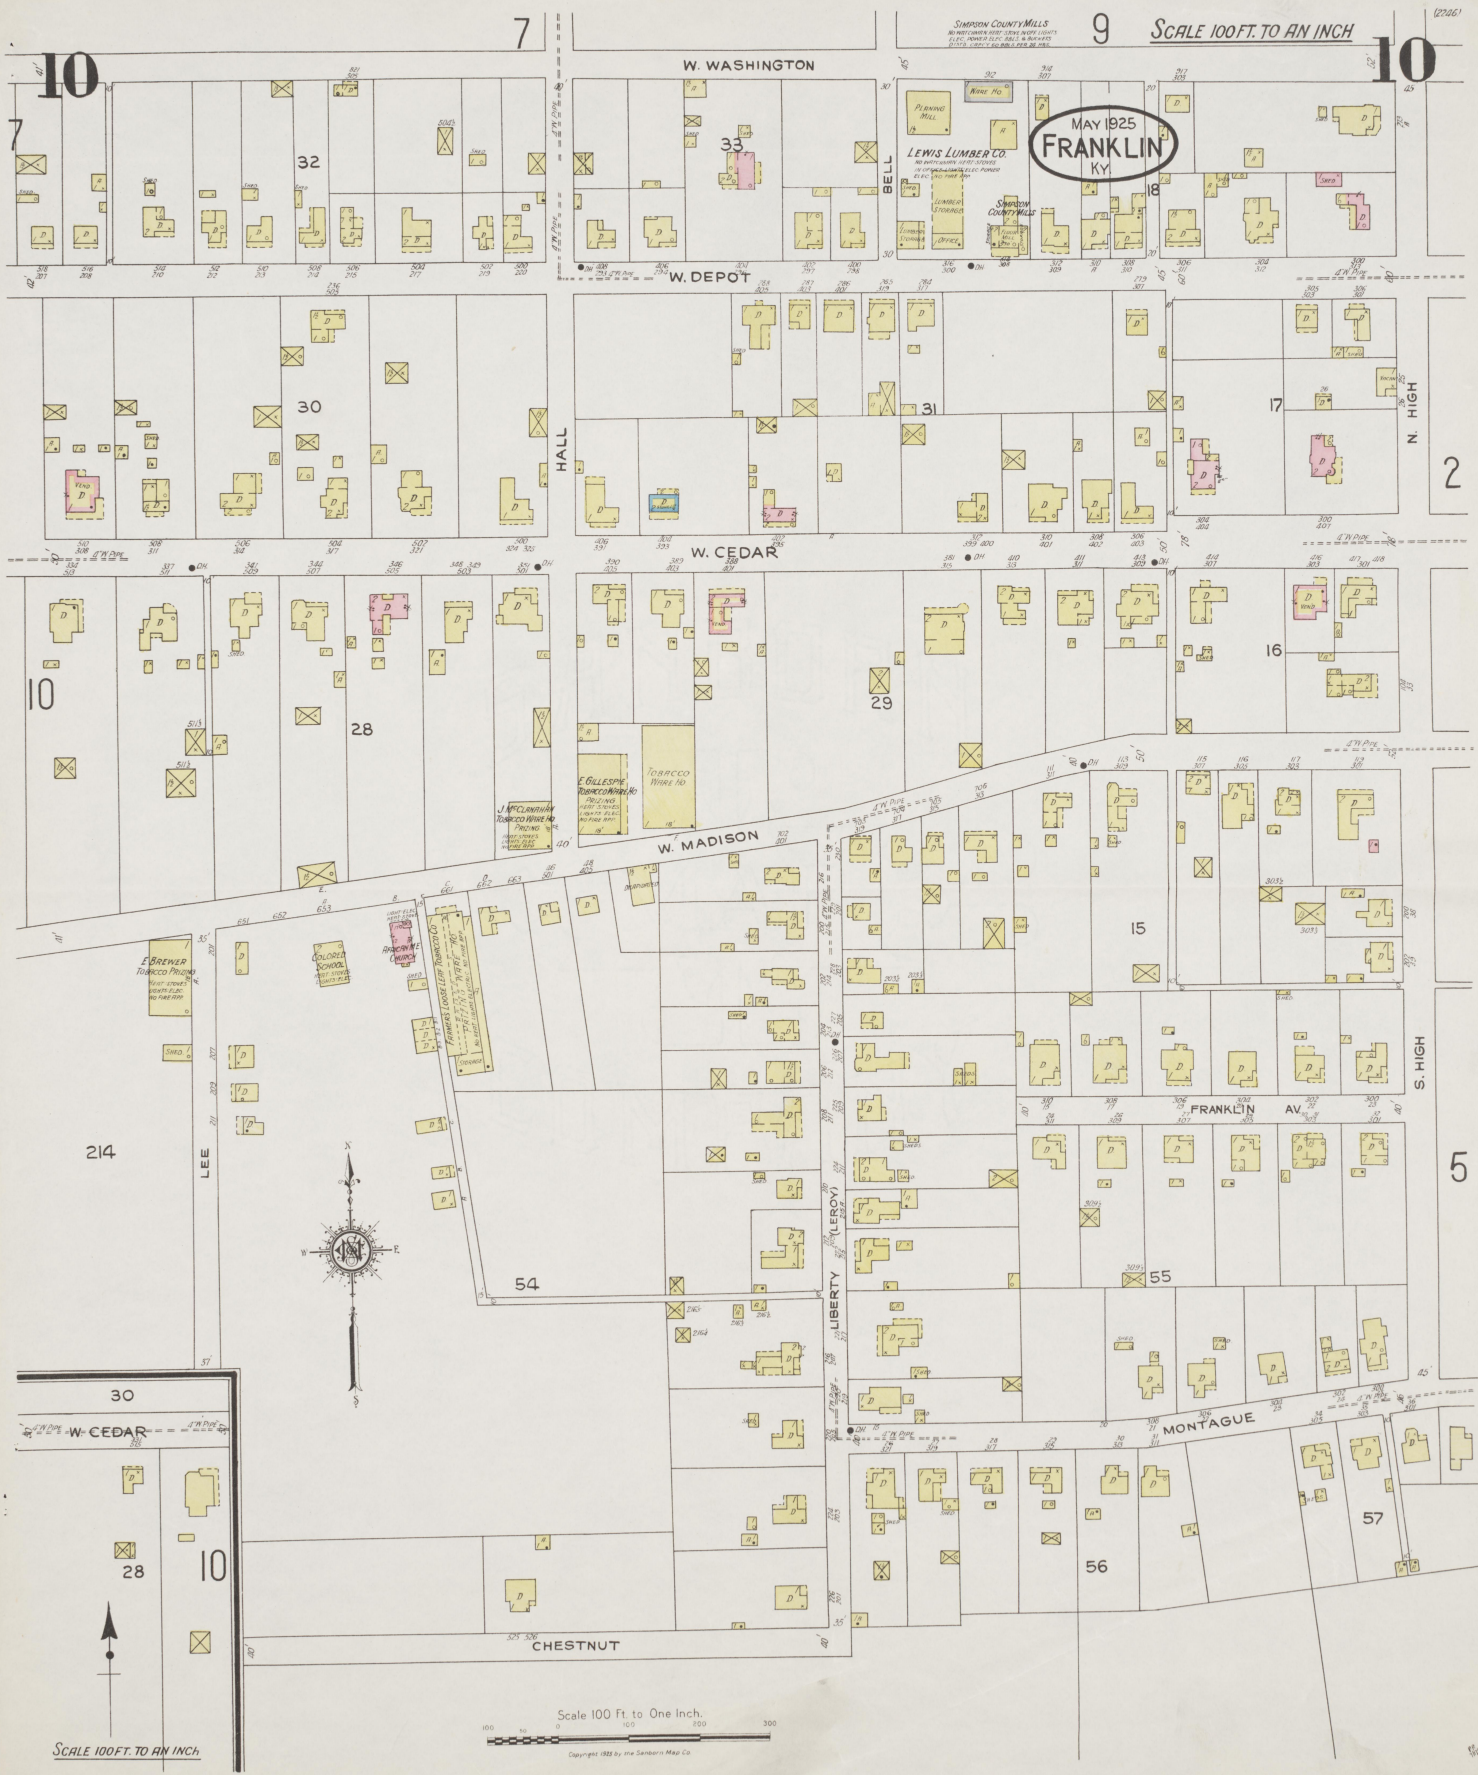

MAY 1925
FRANKLIN
KY

Scale 100 Ft to One Inch
Copyright 1925 by the Simpson Map Co.