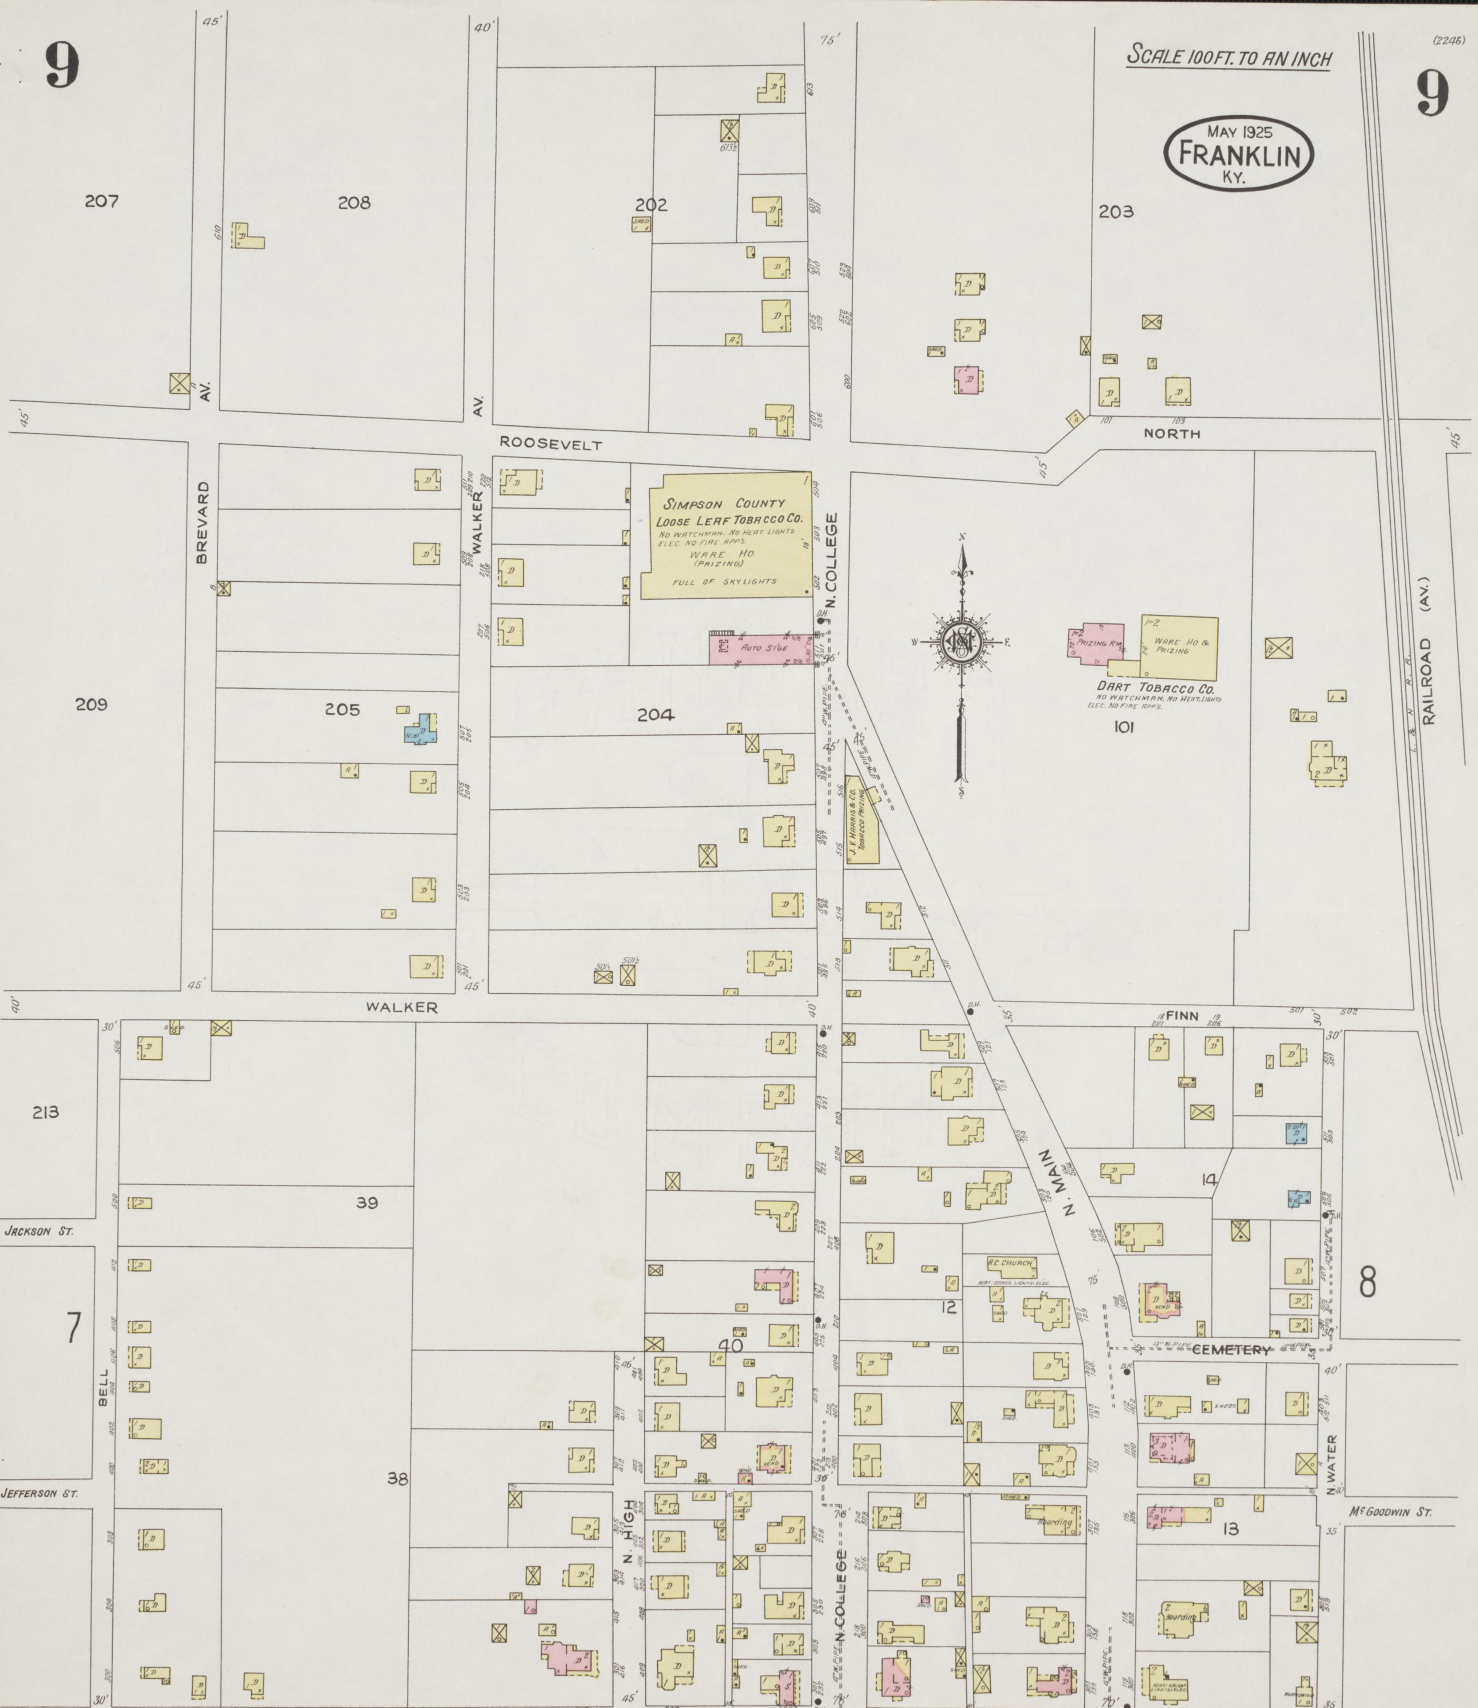

9

SCALE 100 FT. TO AN INCH

(2245)

9

MAY 1925
FRANKLIN
KY.

SIMPSON COUNTY
LOOSE LEAF TOBACCO CO.
NO WATCHMAN, NO HEAT LIGHTS
ELEC. NO FIRE ALARMS
WARE HO. (PAVING)
FULL OF SKYLIGHTS

WARE HO. &
PAVING

DART TOBACCO CO.
NO WATCHMAN, NO HEAT LIGHTS
ELEC. NO FIRE ALARMS

Scale 100 Ft. to One Inch.

Copyright 1925 by the Southern Map Co