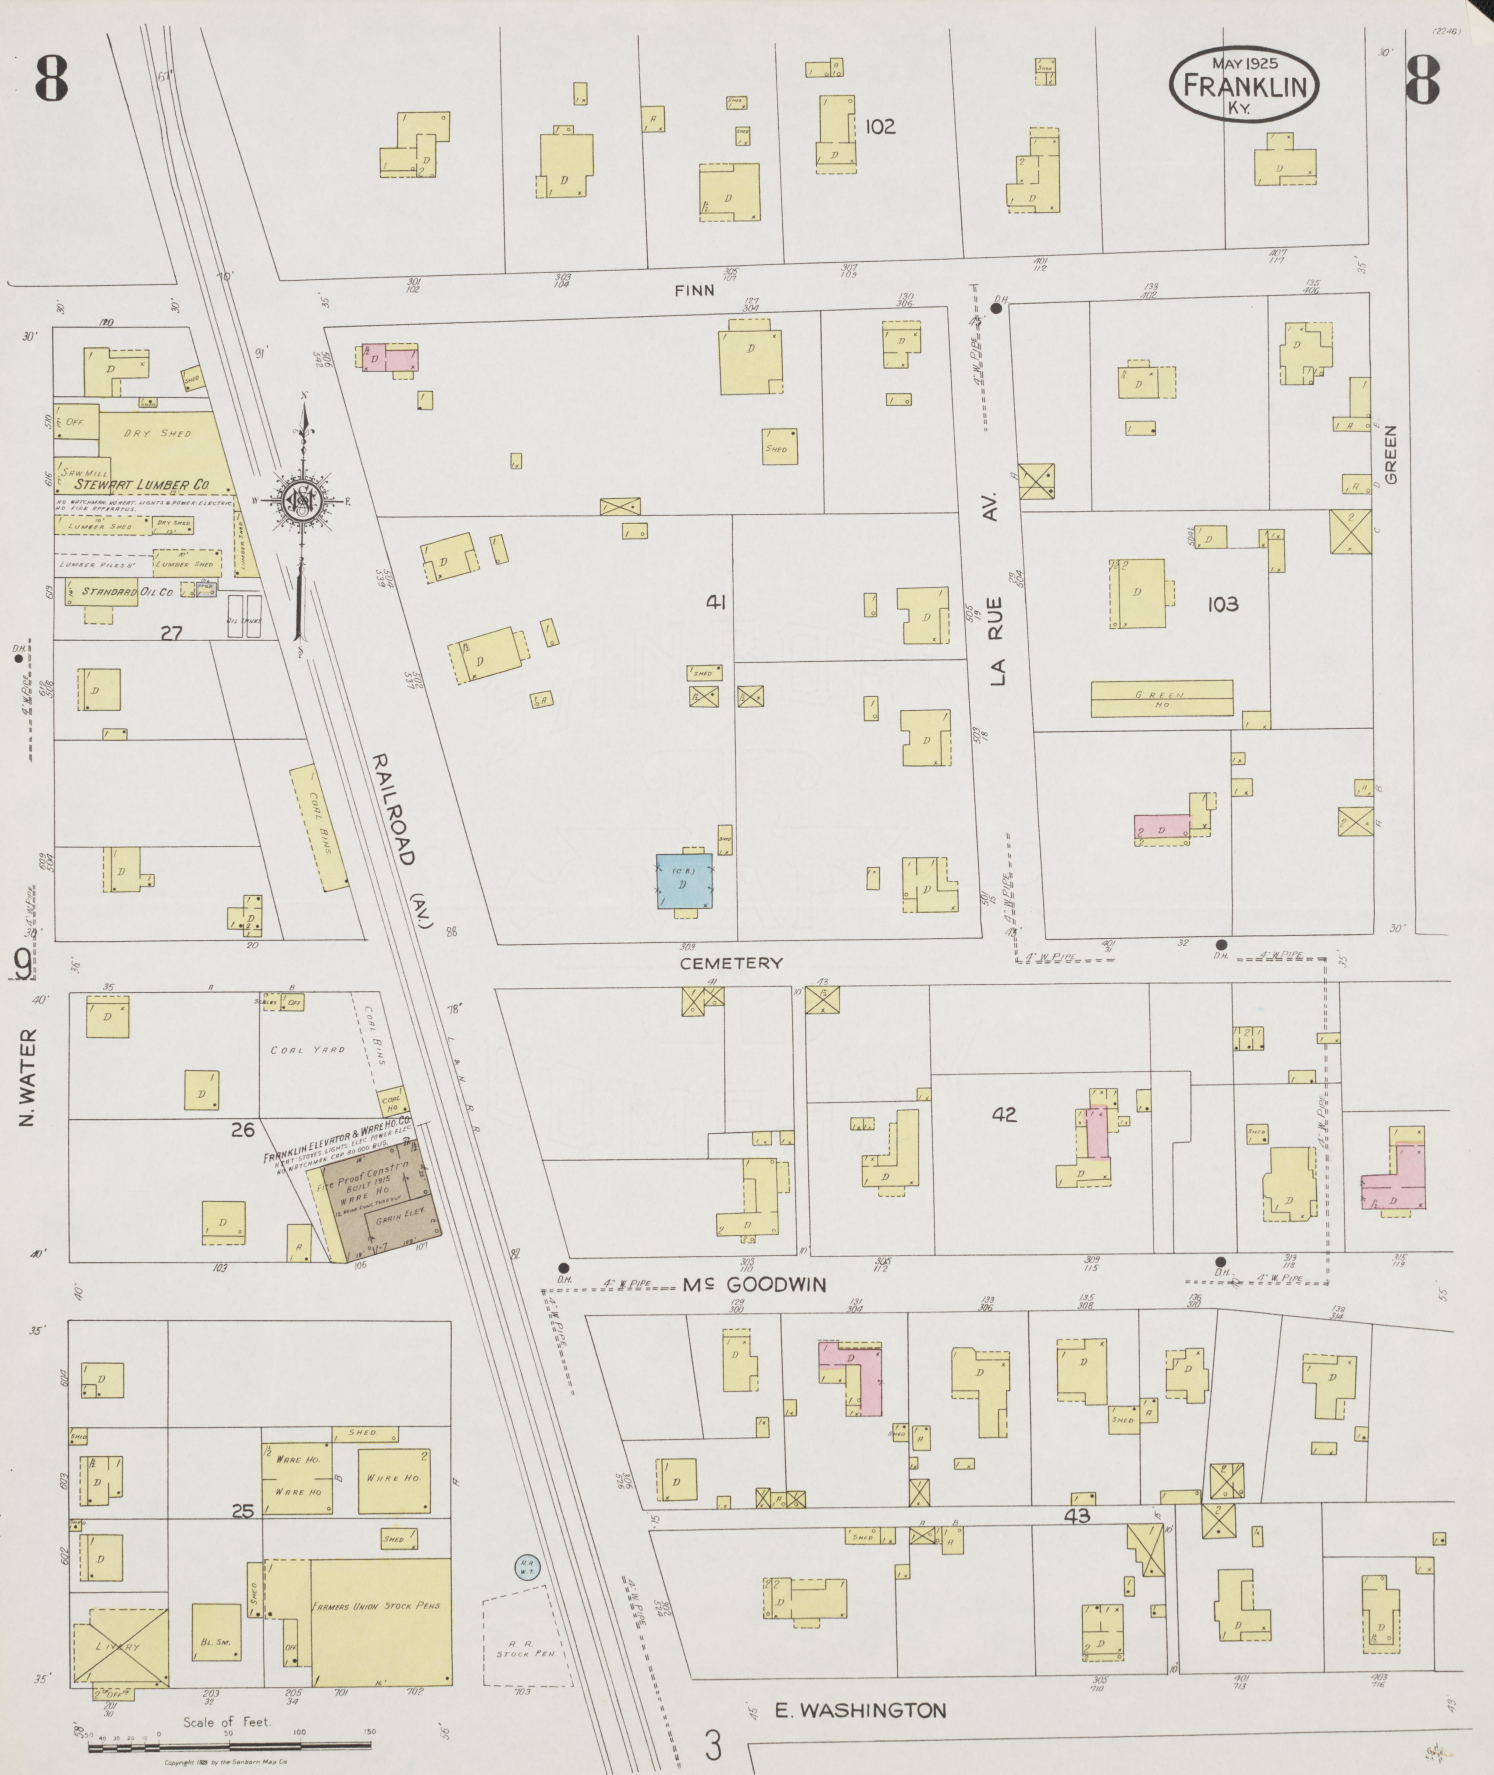

PINE

E. MADISON

50

6

6

Copyright 1925 by the Salsbery Map Co.

5

2

Located 3 Miles S.E. of Court Ho.

NO EXPOSURE ANY SIDE

Scale of Feet.

Copyright 1925 by the Southern Map Co.

5

MAY 1925
FRANKLIN
KY.

N. WATER

RAILROAD (N.W.)

LA RUE AV.

CEMETERY

MS GOODWIN

E. WASHINGTON

Scale of Feet
0 50 100 150

Copyright 1925 by the Sanborn Map Co.

8

8