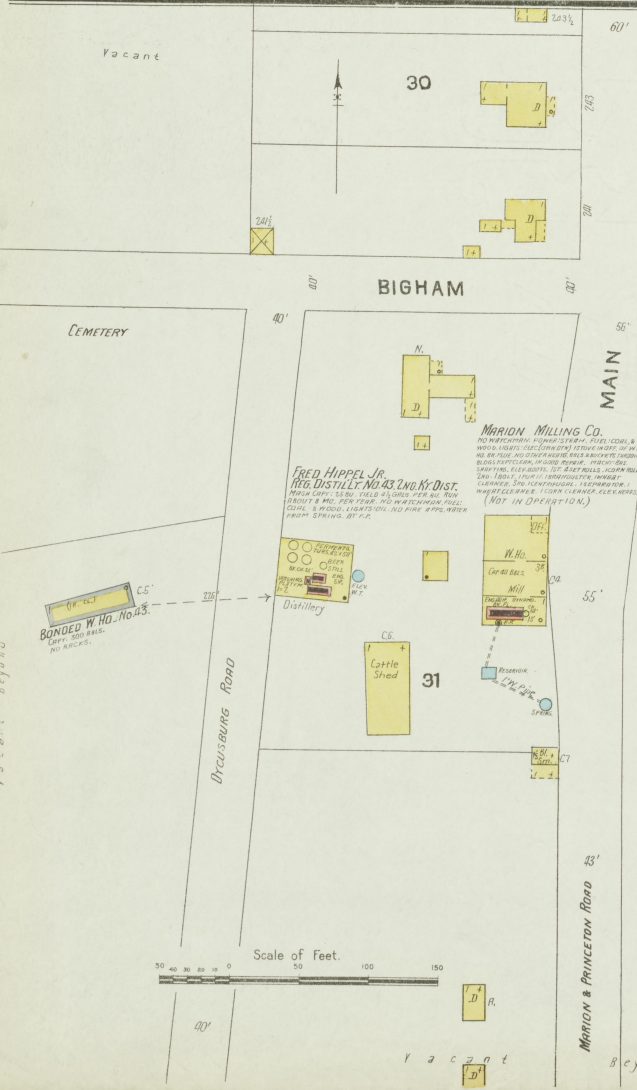

LIBRARY OF CONGRESS... MARION 1905

INDEX

Table with columns for street names, house numbers, and special locations. Includes entries for Depot, Bellville, Bigham, etc.

NOTE - House Numbers given are arbitrary.