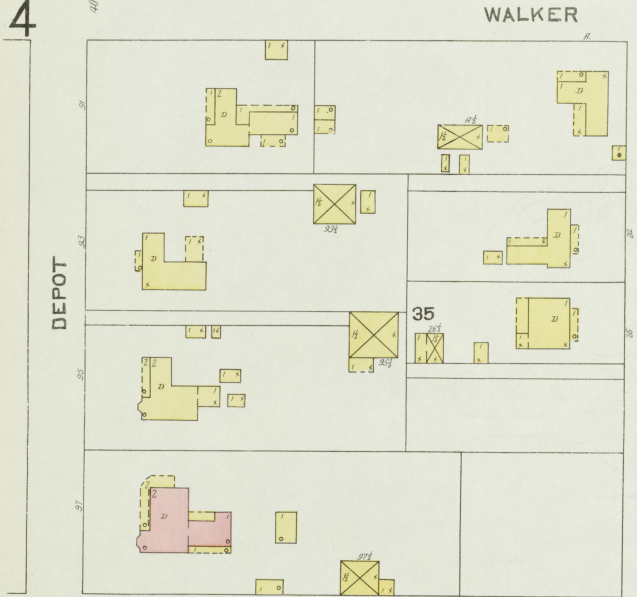

33

WALKER

OAK

9

CARLISLE

DEPOT

Scale of Feet. 0 50 100 150

Map Printed  
1-11-1905  
12 Years of Dependence