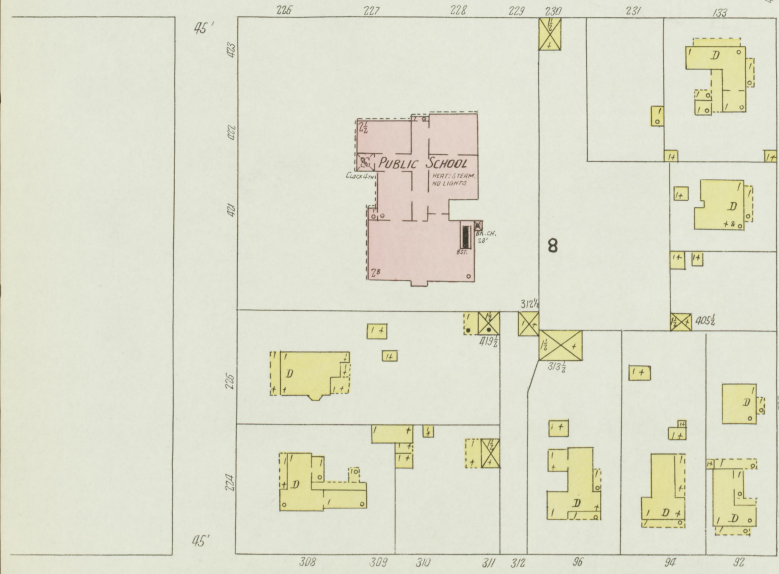

33

WALKER

OAK

9

CARLISLE

DEPOT

Scale of Feet. 0 50 100 150

Map Printed  
1-11-1905  
12 Years of Dependence