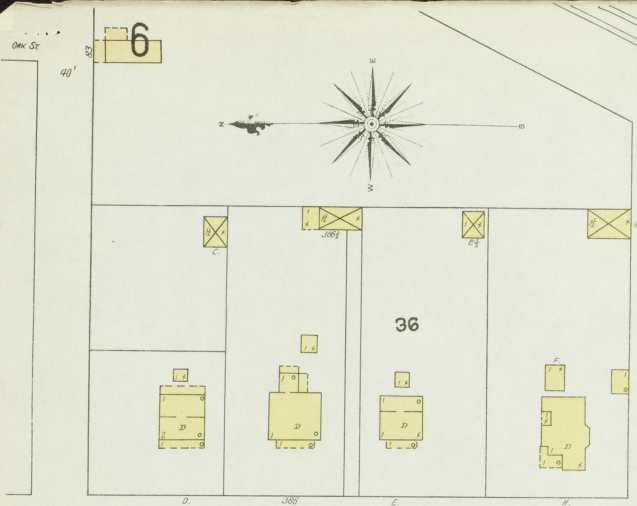

33

WALKER

OAK

9

CARLISLE

DEPOT

Scale of Feet. 0 50 100 150

Map Printed  
1-11-1905  
12 Years of Dependence