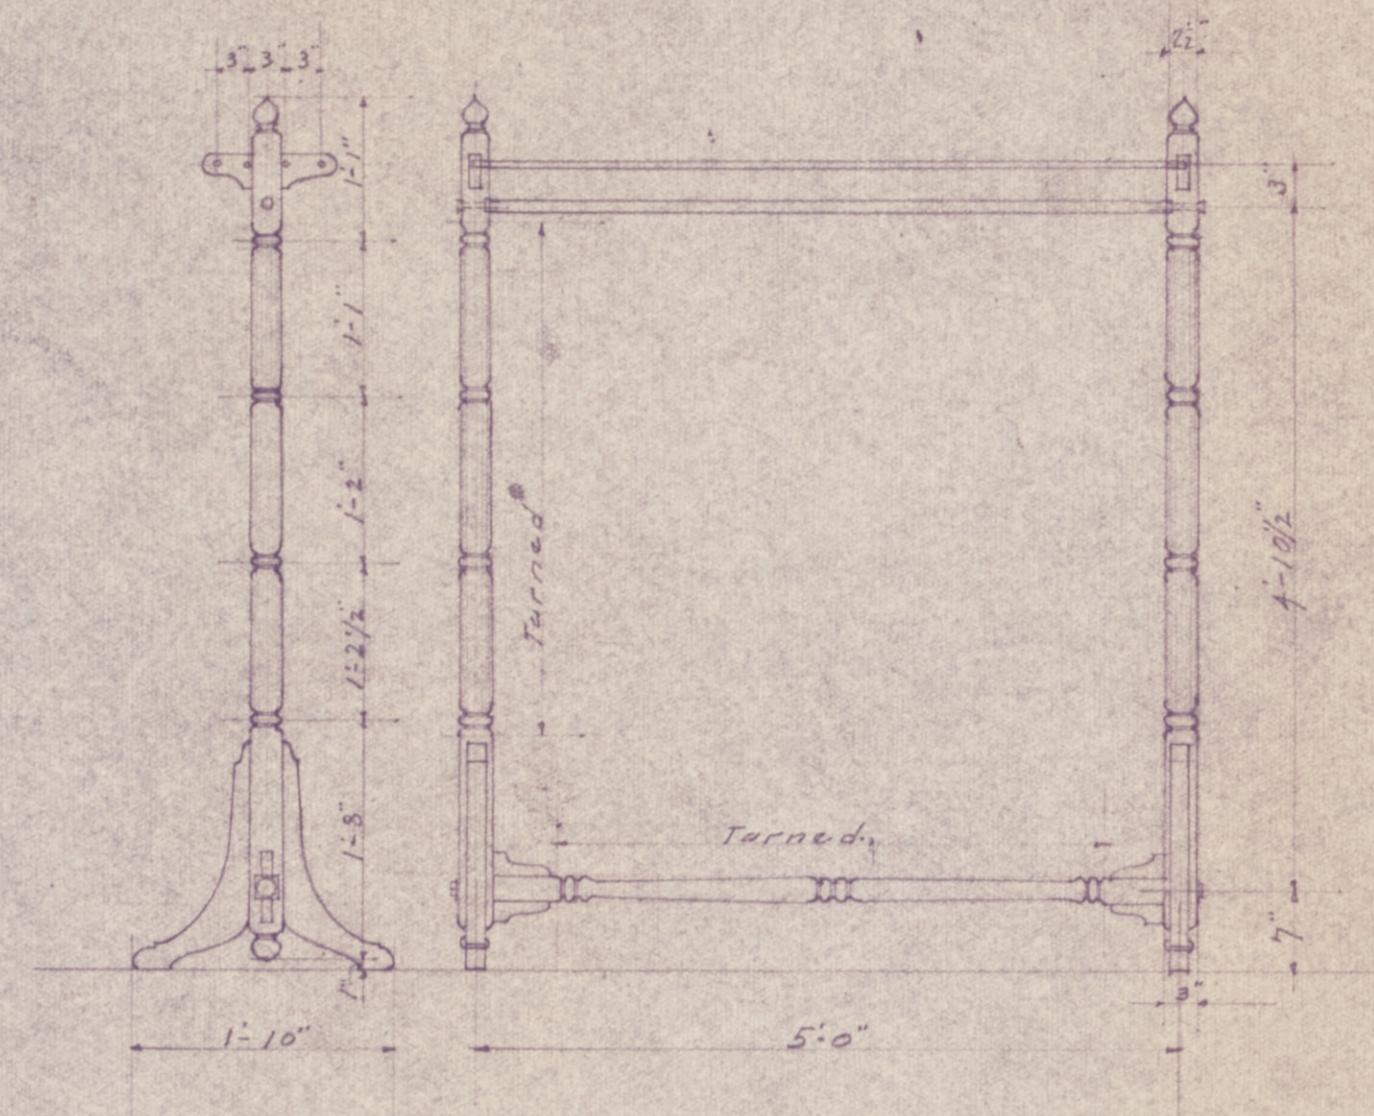

27-G

27-G

27-G

ELEVATION  
Scale 3/4" = 1'-0"

COAT & HAT RACK  
FOR CLUB HOUSE  
MATERIAL- BIRCH  
INLAND STEEL CO  
WHEELWRIGHT KY

DETAILS- FULL SIZE

1/2 x 2 Mortise  
& Tenon  
3/8" thick spline  
Blued in to prevent  
splitting