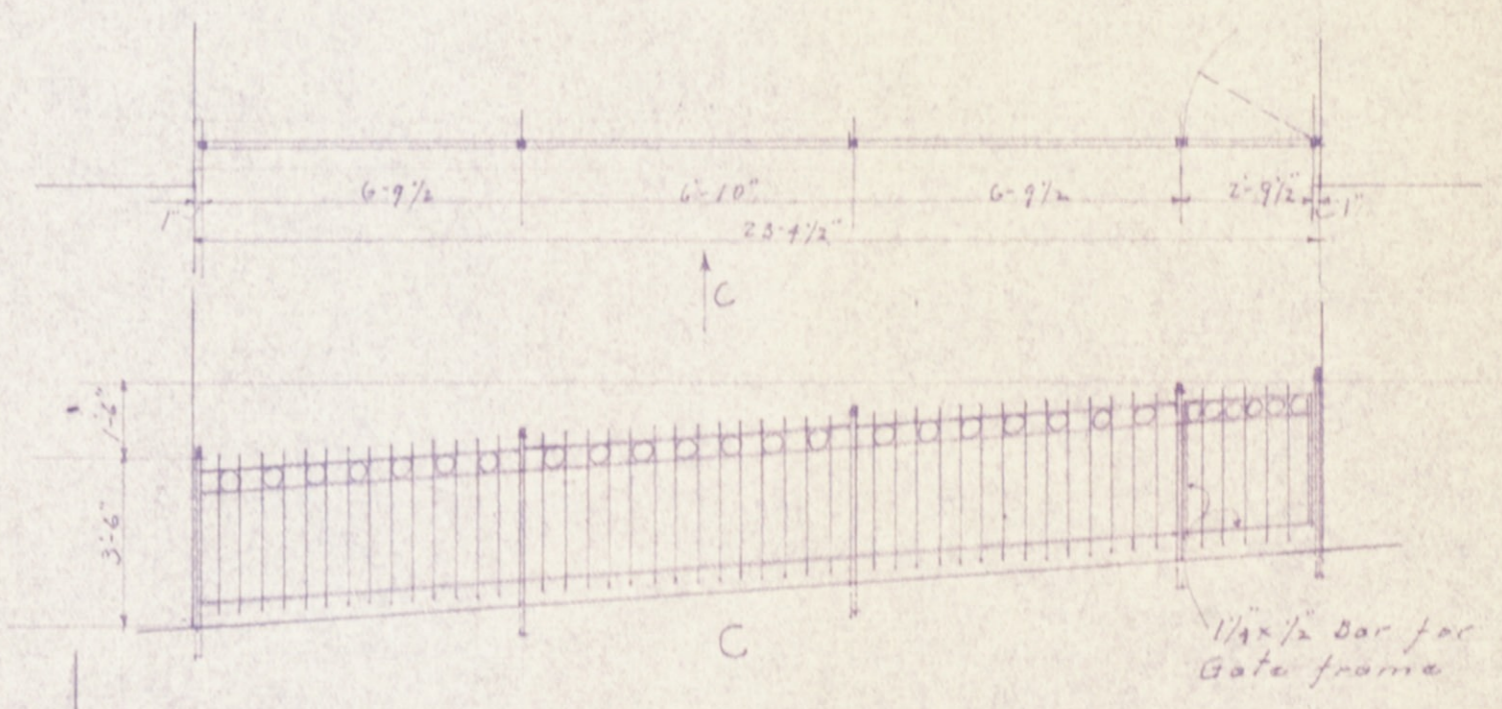

27-G

DETAILS OF FENCE  
 INLAND STEEL COMPANY  
 WHEELWRIGHT KY.

File No. 27-G

88MG Wheelwright Collection  
 Blueprints: 52, Inland Steel 1941

27-G