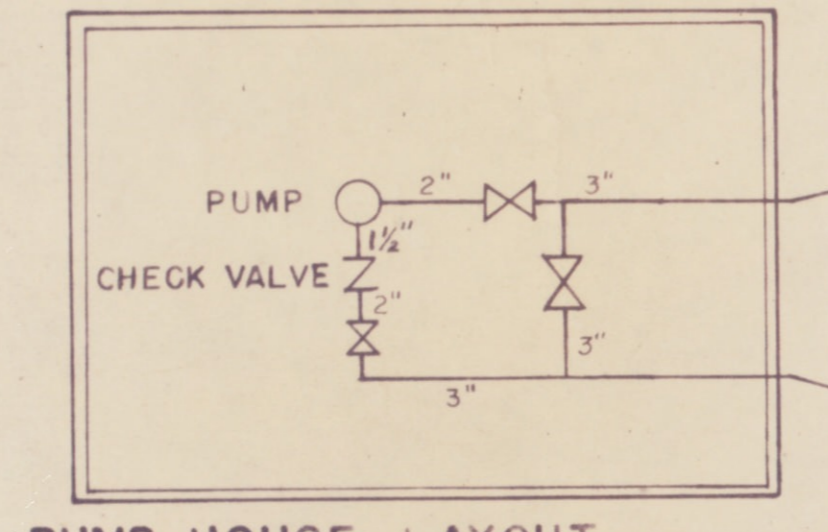

SHUP FORK WATER

PUMP HOUSE LAYOUT
(SEE BELOW)

83 MG Wheelwright Collection
Blueprints: 142, Inland Steel