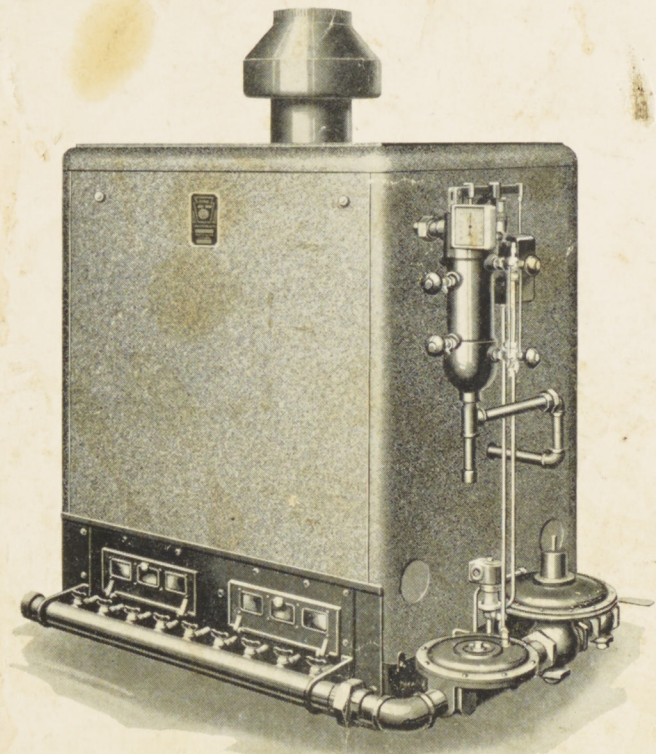

# OPERATING AND ERECTING INSTRUCTIONS

for

**6" SA Standard Pennco Boiler**  
with ~~Direct~~ **Action Controls**  
**Reverse**

1578

Six Inch Series with  
Standard Casing

**Pennsylvania Furnace & Iron Co.**