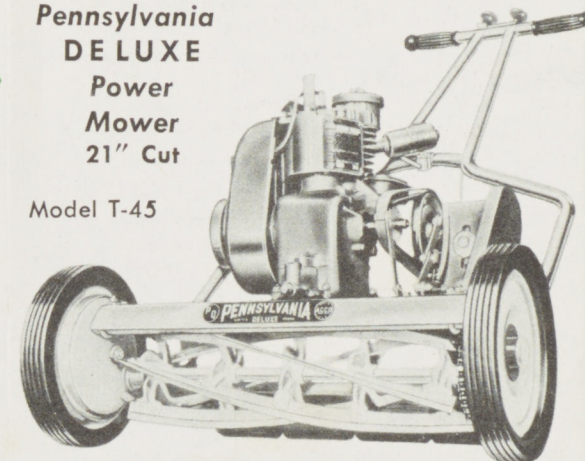

**Pennsylvania  
EXETER  
Power Mower**  
18" Cut

Model 182

For Average Lawns—Suburban, Residential

**Pennsylvania  
DE LUXE  
Power  
Mower**  
21" Cut

Model T-45

For Larger Lawns—Country Homes

Lawn-engineered and budget-designed for today's homeowner. Exeter features easy-turning, tight-corner mowing needed on suburban lawns . . . at a price you can afford.

- Exclusive *self-whetting*, double-ground, crucible analysis steel, perfectly tempered blades. Normally stay sharp for season-after-season of heavy duty mowing.
- Smooth, steady power in 1.1 H.P., 4 cycle Briggs & Stratton engine.
- Finger-tip controls give instant command over every move of the mower. Rod type clutch, lever throttle. Grass stripper.
- Large diameter, sectional wood rollers.