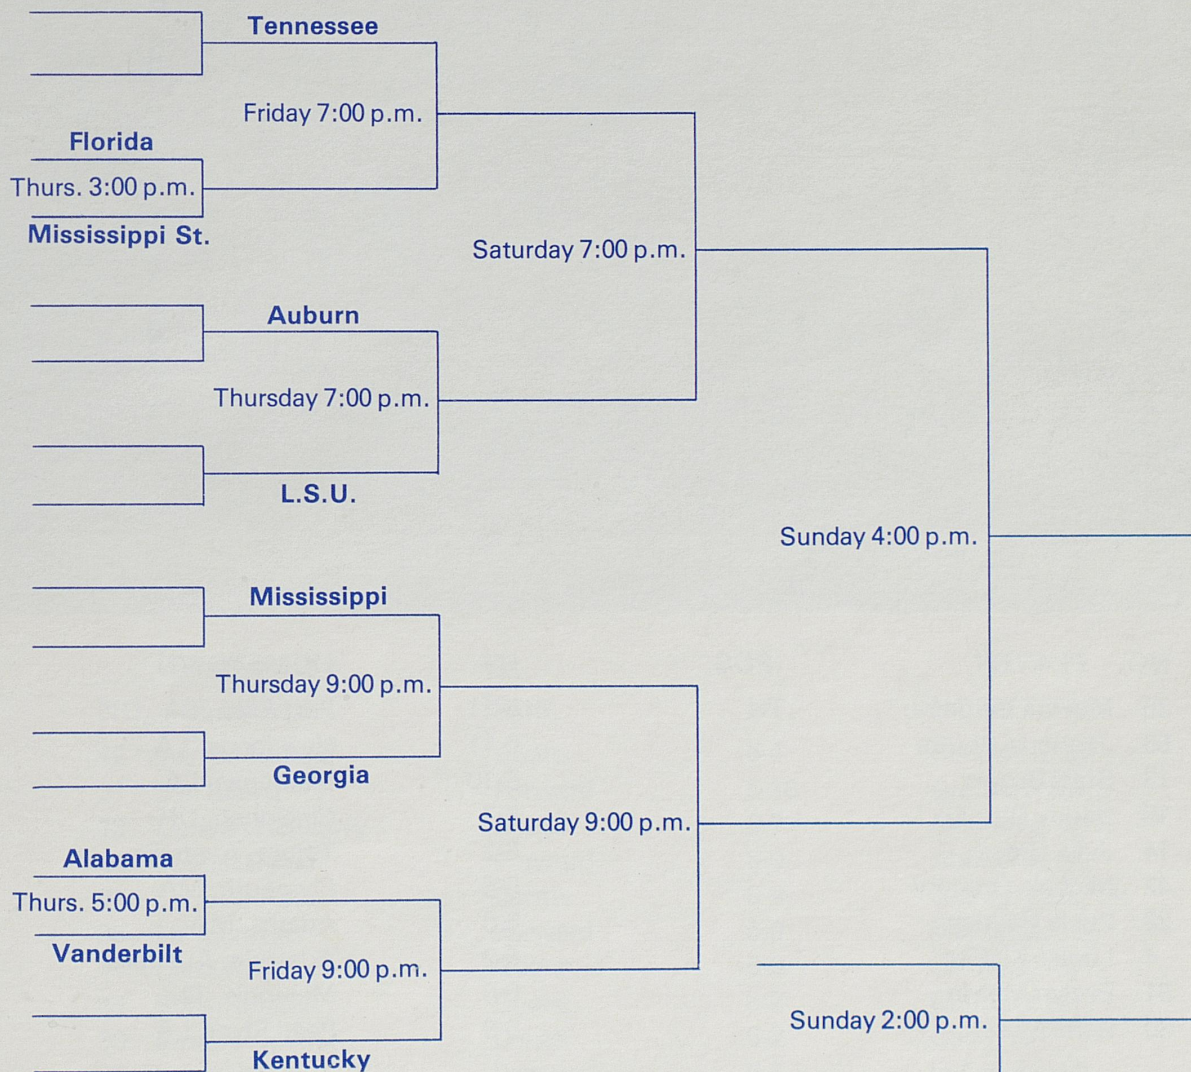

1980 SEC Women's Basketball Tournament

The SEC member institutions wish to thank
ADIDAS and RAWLINGS
for their cooperation and financial support of this championship.