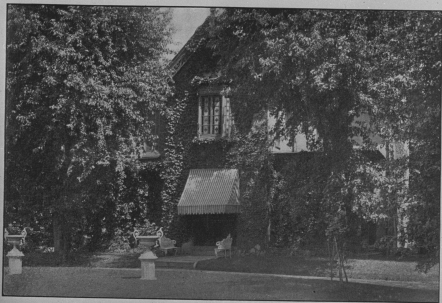

FOREST—MR. W. W. MASSIE.

NEW FOREST,  
the country  
estate of Mr.  
Massie, is located  
on Maysville Pike  
near Forest Station,  
on the Louisville &  
Cincinnati Railroad, a few  
miles out of Paris. For  
many years Mr. Massie  
has resided at Aberdeen  
and is well known  
as a cattle raiser and  
in so doing  
has not only found a  
pleasant diversion from  
his business cares, but  
has managed to perfect a  
place that has few equals  
in the country. The farm  
is a natural

Hidaway, the Town Residence.