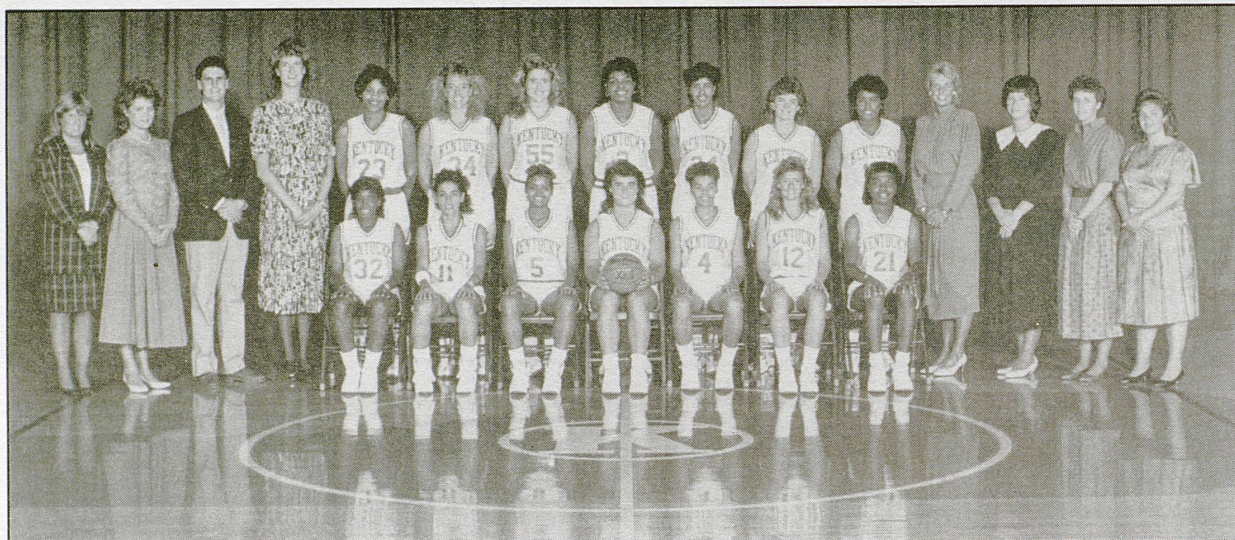

1988-89 Lady Kats

1988-89 KENTUCKY LADY KATS

Front row, left to right: Kris Miller, Malinka Salhi, Theresa Stewart, Jodie Whitaker, Ruth Mountain, Kristi Cushenberry and Tracye Davis. Back row, left to right: Asst. Sports Information Director Rena Vicini, Manager Jenn Holman, Asst. Coach Andy Barnes, Asst. Coach Cindy Noble-Hauserman, Mary Custard, Pam Shrum, Angel Stevens, Lora Spencer, Vanessa Foster-Sutton, Jamie Hobgood, Stacy McIntyre, Coach Sharon Fanning, Trainer Sue Stanley, Graduate Assistant Jane Dalton, Head Manager Sharon McCauley.

1988-89 UNIVERSITY OF KENTUCKY LADY KATS Numerical Roster

NO.	NAME	HT	POS	CLASS	HOMETOWN/SCHOOL
3	Lora Spencer	6-1	C	JR	Russellville / Logan County HS
4	Ruth Ann Mountain	5-8	G-F	JR	Columbus, Ohio / Lees JC
5	Theresa Stewart	5-4	G	JR	Columbus, Ohio / Lees JC
10	Stacy McIntyre	5-8	F	FR	Georgetown / Scott County HS
11	Malinka Salhi	5-4	G	JR	Mons, Belgium / Independence (Kansas) JC
12	Kristi Cushenberry	5-9	G-F	FR	Hendersonville, Tenn. / Beech HS
14	Jamie Hobgood	5-9	G-F	FR	Madisonville / North Hopkins HS
15	Jodie Whitaker	5-7	G	SR	Austin, Ind. / Austin HS
21	Tracye Davis	5-8	G	SO	Lexington / Henry Clay HS
23	Mary Custard	5-10	F-C	JR	Cynthiana / Lees JC
24	Vanessa Foster-Sutton	6-0	C	JR	Chickamauga, Ga. / Truett-McConnell JC
32	Kris Miller	5-4	G	JR	Owensboro / Owensboro Catholic
34	Pam Shrum	6-0	F-C	SR	Monticello / Monticello HS
55	Angel Stevens	6-1	C	SO	Jackson / Breathitt County HS

Head Coach: Sharon Fanning (Tennessee-Chattanooga, 1975)
203-144 career (12 seasons) 14-15 at UK (1 year)

Assistant Coaches: Andy Barnes (East Tennessee, 1980)
Cindy Noble Hauserman (Tennessee, 1983)

Graduate Assistant: Jane Dalton (Appalachian State, 1988)

KENTUCKY LADY KATS