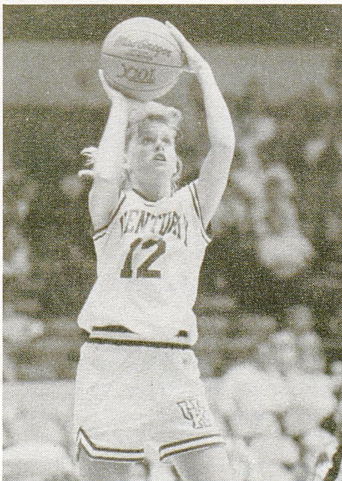

Copy 1

1988-89 Lady Kats Basketball **KENTUCKY**

KENTUCKY (7-6) VS. MARSHALL UNIVERSITY (7-5)

Friday, January 13, 1989

Memorial Coliseum, Lexington, Ky. 7:30 p.m.

The Kentucky Lady Kats have the opportunity tonight to extend their winning streak to four games, which would rank as the second-longest string of victories since Sharon Fanning became head coach at Kentucky in 1987.

Freshman Kriste Cushenberry will play despite injuries.

the "Heart-Attack Kats" had to erase 16-point deficits in the final 11 minutes before winning.

But, as Coach Fanning would be quick to point out, "winning" is the key word here. Prior to the current streak, her squad had lost six of its last eight contests.

One reason for the recent surge has been the addition of 6-foot-6 center Lisa Ellis to the Lady Kats roster. Ellis, a junior and the sister of Wildcats center LeRon Ellis, joined the team after graduating from Lexington Community College in December. She joined the team in the middle of a road trip at Cincinnati, but made only a two-minute appearance in that game. At that point, Kentucky was 3-5. Since then, with Ellis gaining more-and-more playing time, the Kats are 4-1.

In each of the last three games, Ellis has logged more than 20 minutes and given Kentucky an intimidating defensive weapon as well as a new rebounding tool on both ends of the court. With her improvement evident in each game, she now averages 5.8 points and five rebounds.