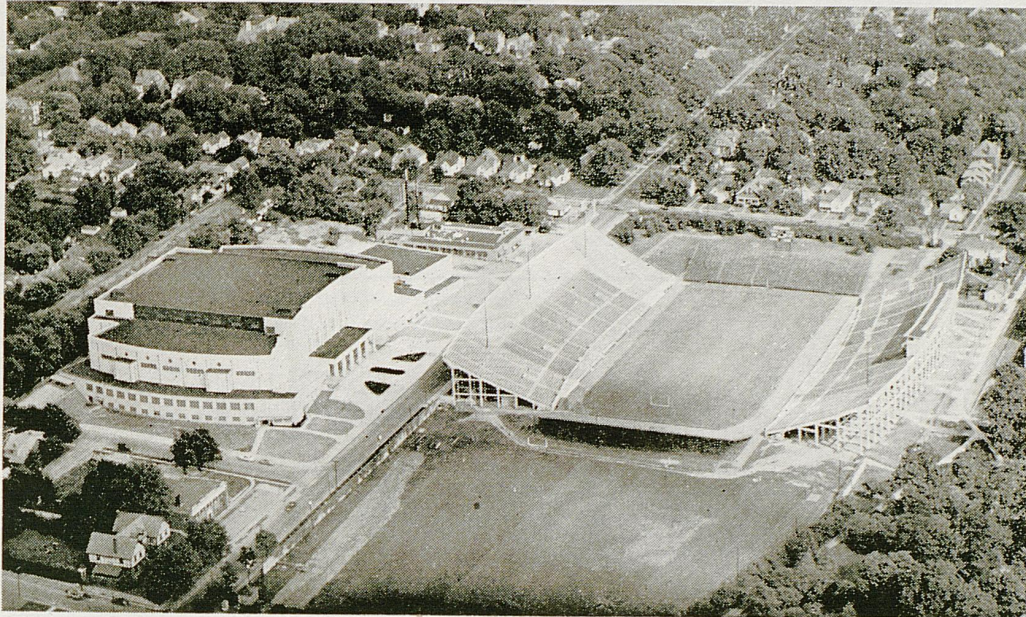

HOME OF THE WILDCATS

THE WILDCATS' 1953 SCHEDULE

Date	Opponent	Place
Sept. 19	Texas A & M	Lexington (N)
Sept. 26	Mississippi	Oxford
Oct. 3	Florida	Lexington (N)
Oct. 10	L. S. U.	Baton Rouge
Oct. 17	Mississippi State	Lexington (N)
Oct. 24	Villanova	Lexington (N)
Oct. 31	Rice	Houston
Nov. 7	Vanderbilt	Nashville
Nov. 14	Memphis State	Lexington
Nov. 21	Tennessee	Lexington (1:30 P.M.)

(Starting times — Day Games: 2 p.m. — Night Games: 8 p.m.)

CHEVY CHASE PHARMACY

848 E. HIGH ST.

Enjoy our delicious hot dogs, hamburgers, grilled sandwiches, home-made chili, beef stew!

We also carry many items for your Sunday night snack — milk, bread, cheese, crackers, sardines!

W. E. McGURK

P. L. CLARK