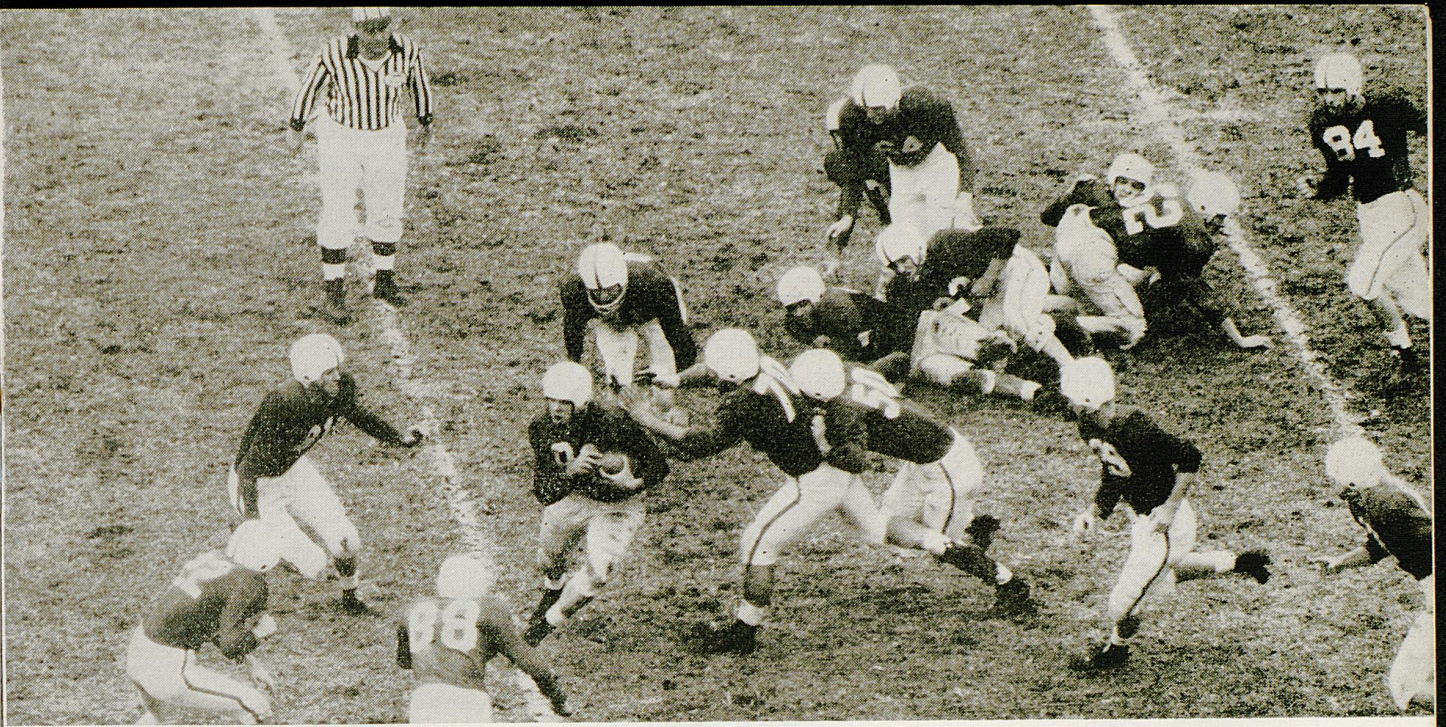

KENTUCKY
VS
TEXAS A&M

SEPTEMBER 19 • 1953 • STOLL FIELD

LUCKIES TASTE BETTER!

Cleaner, Fresher,
Smoother!

Be Happy

GO LUCKY!

COPR., THE AMERICAN TOBACCO COMPANY

KENTUCKY *(Wildcats)*

TODAY'S GAME

The Aggies showed surprising offensive power and a stingy defense in allowing UK a 10-7 win on a third-quarter field goal last year in an auspicious opening of football relations with the Bluegrass eleven. The experts are tabbing Coach George's crew for another lean season in '53, mainly on the absence of 16 lettermen, but A & M will be experimenting with a new offensive system (combination T and single wing) and could catch fire to surprise any team taking them lightly. Replacing sensational quarterback Ray Graves, one of the best faced by the Wildcats last season, will be halfback Don Ellis, moved from left half. The backfield should be strong with help from veterans fullback Don Kachtik and halfbacks Connie Magouirk and Bob Easley. Most promising in the "small and inexperienced" line are guard Sid Theriot, tackle Larry Winkler and end Eric Miller. Reportedly, Coach George will unbalance the line in his new system to play both tackles on one side of the center. Overall, the Aggies are a young team that could catch fire and surprise some people.

The youthful former Alabama star end, who risked a promising future when he moved to Kentucky in 1946, is recognized and respected in the grid world for his successful record with the Wildcats—winners of 53 games while losing only 21 and tying four in the seven seasons of the Bryant Era, including four major bowl appearances and a conference title.