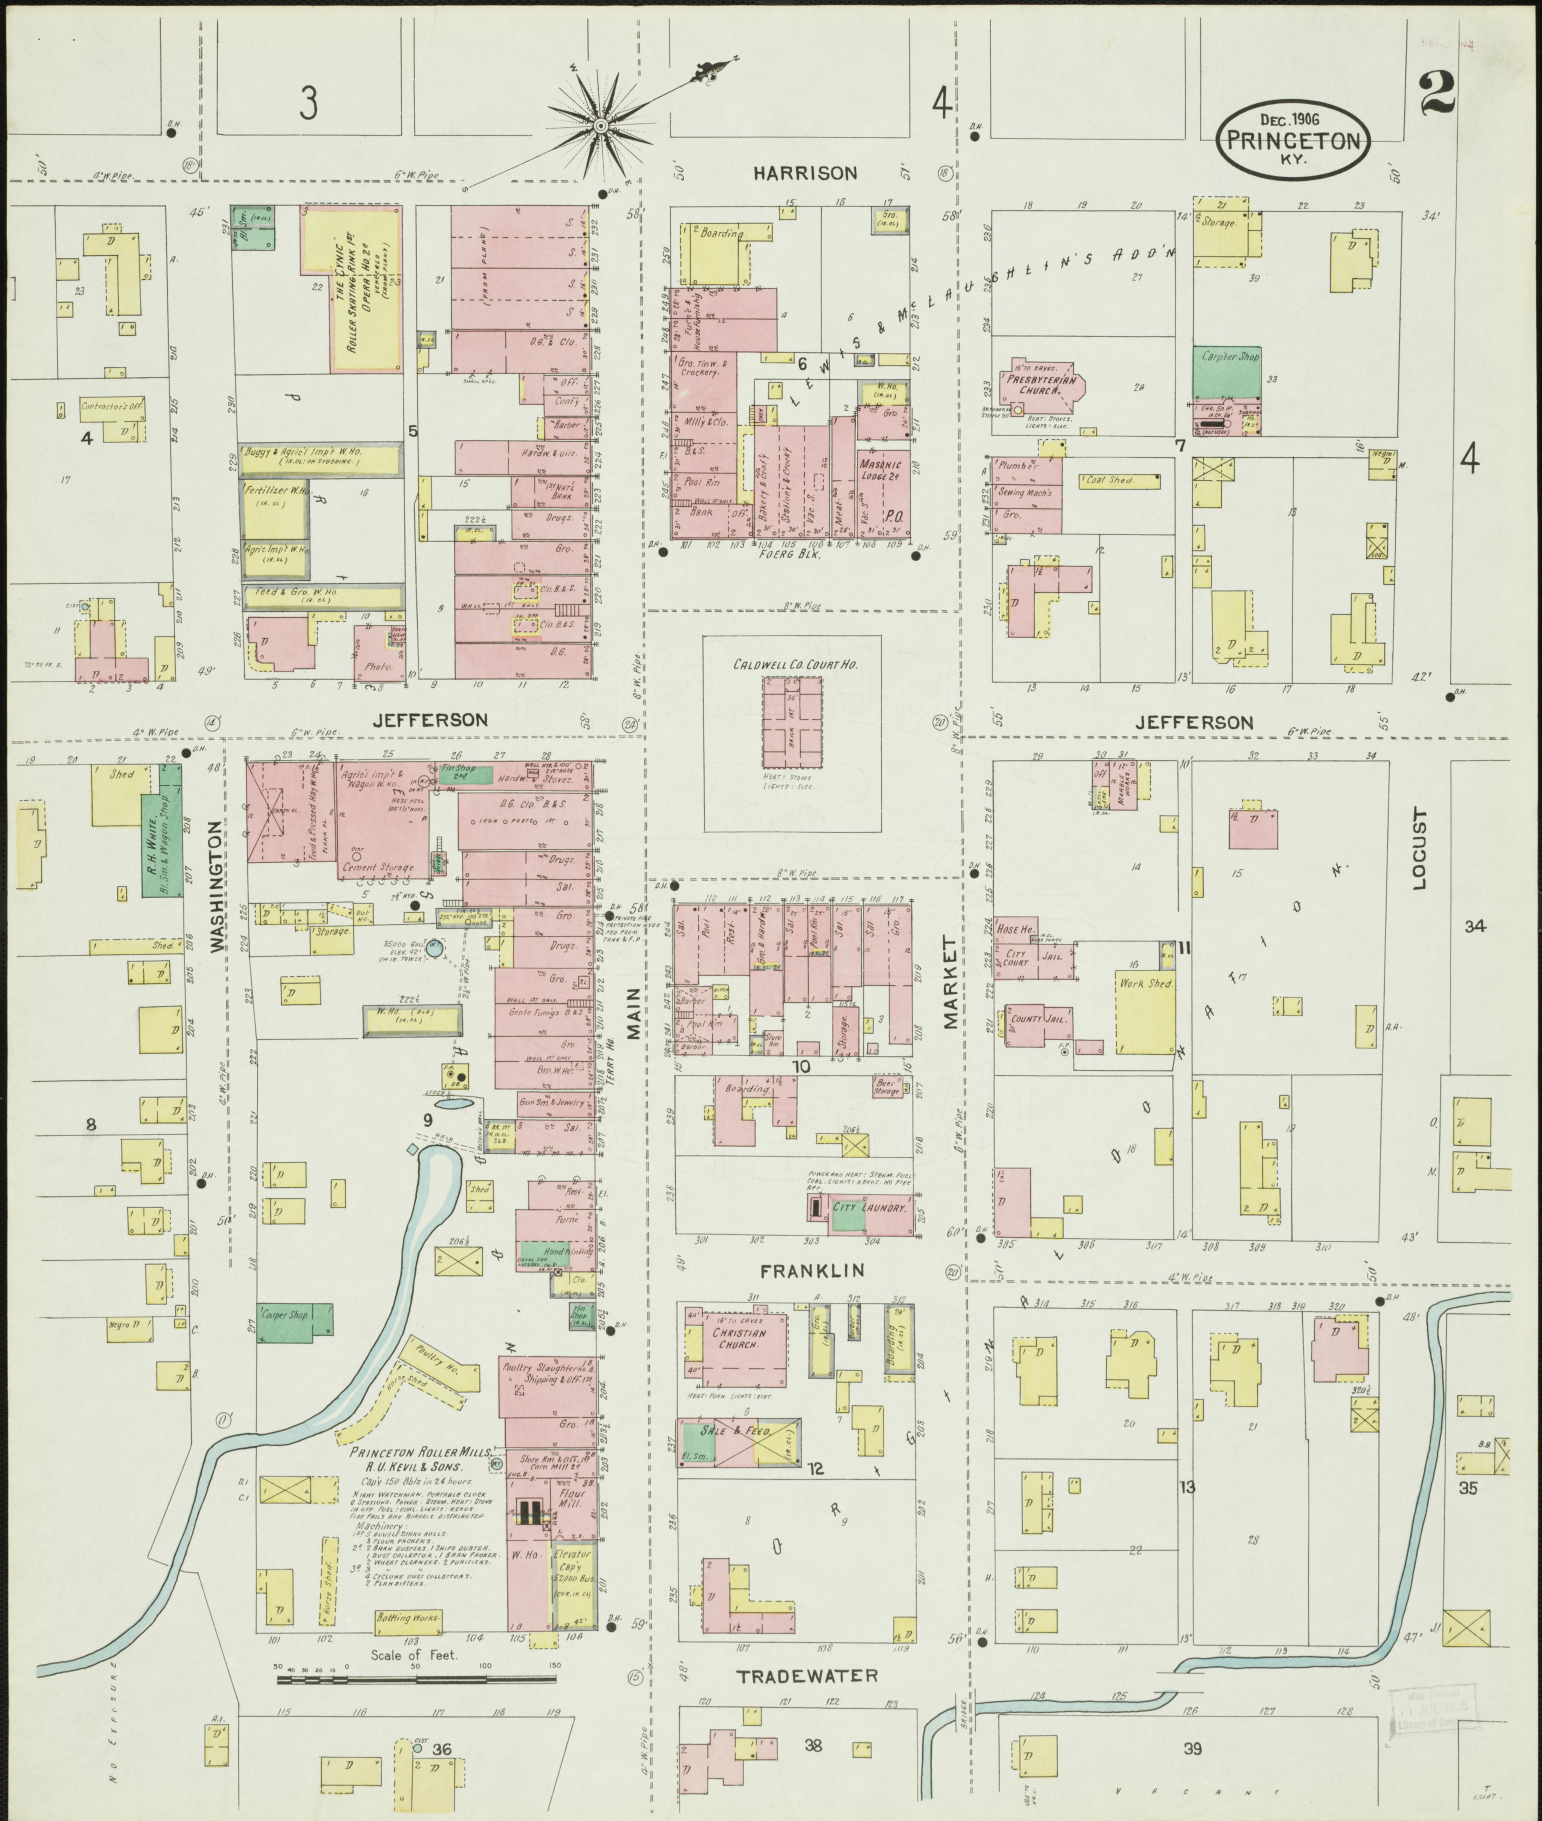

DEC. 1906
PRINCETON
KY.

3

4

2

HARRISON

HELEN'S ADD'N

PRESBYTERIAN CHURCH

Plumber's Shop

Coal Shed

JEFFERSON

JEFFERSON

WASHINGTON

MAIN

MARKET

LOCUST

FRANKLIN

CHRISTIAN CHURCH

SALE & FEED

TRADEWATER

34

35

39

Scale of Feet

Map of Princeton, KY. 1906
Library of Congress