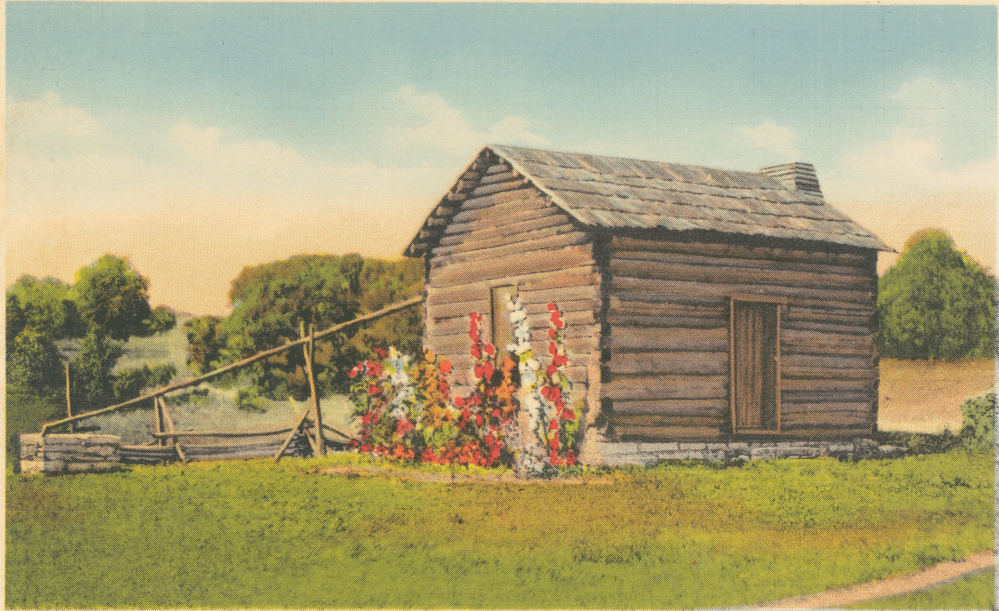

KE-6

*Lincoln Marriage Cabin, Pioneer Memorial State Park, Kentucky*

4A-H1191