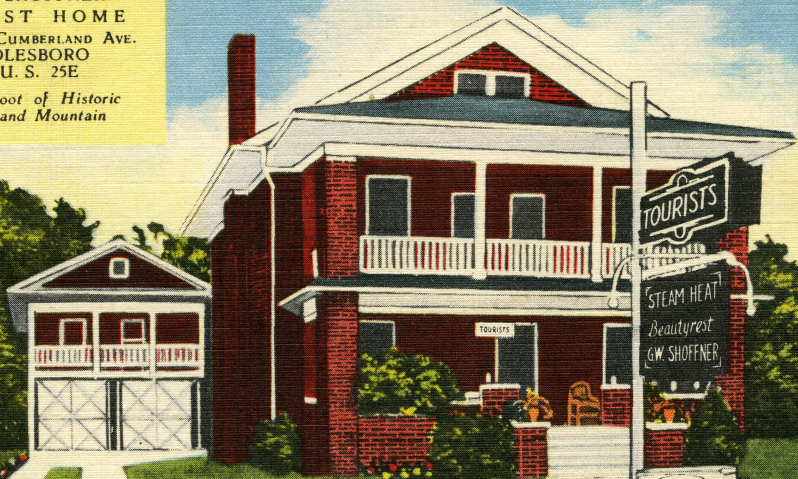

G. W. SHOFFNER  
TOURIST HOME  
1117 EAST CUMBERLAND AVE.  
MIDDLESBORO  
ON U. S. 25E

*At the Foot of Historic  
Cumberland Mountain*

TOURISTS

STEAM HEAT  
Beautyrest  
G.W. SHOFFNER

TOURISTS

Approved  
Federal Highway  
TOURIST  
HOME